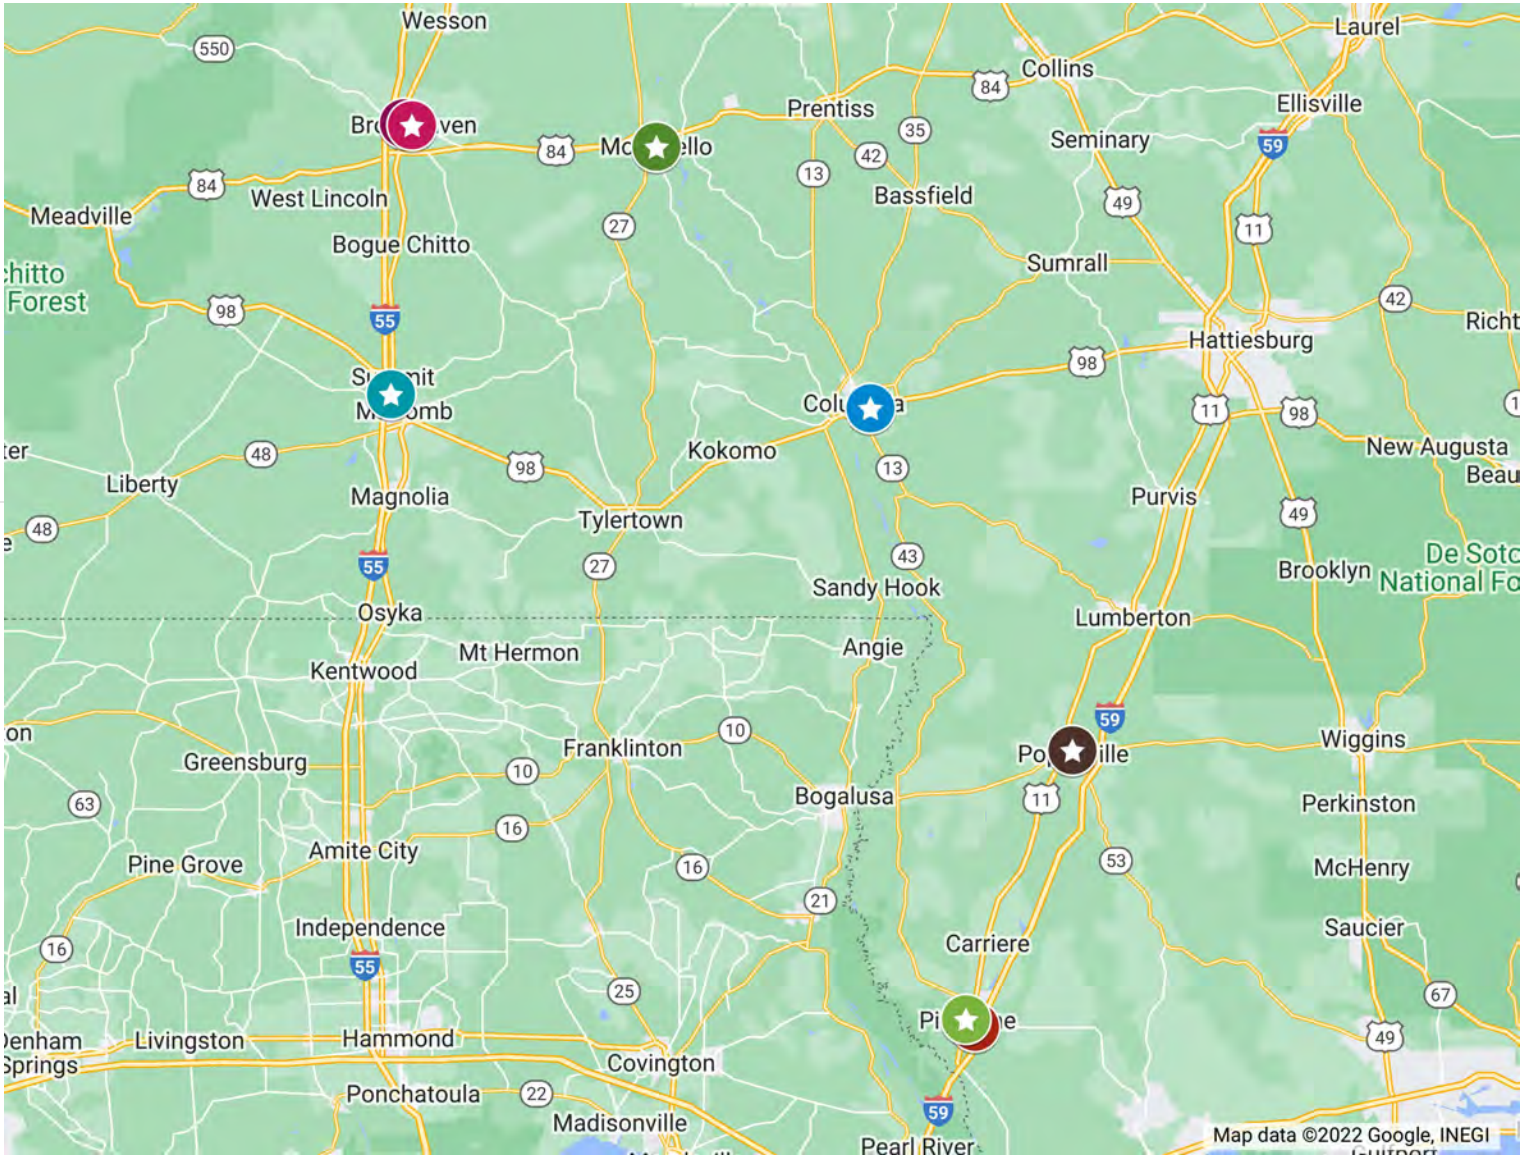

Northwest Mississippi Non-Metropolitan Statistical Area: Bolivar, Grenada, Humphreys, Leflore & Sunflower Counties

Branches

- Belzoni
- Greenwood
- Grenada
- Isola
- N Davis
- Sunflower

Lafayette County, MS Non-Metropolitan Statistical Area

Branches

Jackson Metropolitan Statistical Area: Rankin County

Branches

- ★ Brandon Downtown
- ★ Greenfield Rd
- ★ Riverwind
- ★ Spillway
- ★ Treetops

Southwest MS Non-Metropolitan Statistical Area: Lawrence, Lincoln, Marion, Pearl River, Pike & Walthall Counties

Branches

- ★ Brookway
- ★ Columbia
- ★ McComb Hwy 51
- ★ Monticello
- ★ Picayune Downtown
- ★ Picayune Main
- ★ Poplarville
- ★ Railroad

Lee County Non-Metropolitan Statistical Area

Branches

- ★ Barnes Crossing
- ★ Coley Rd
- ★ Fairpark
- ★ S Gloster

Jackson Metropolitan Statistical Area: Yazoo County

Branches

- ★ 15th St
- ★ Jerry Clower Blvd