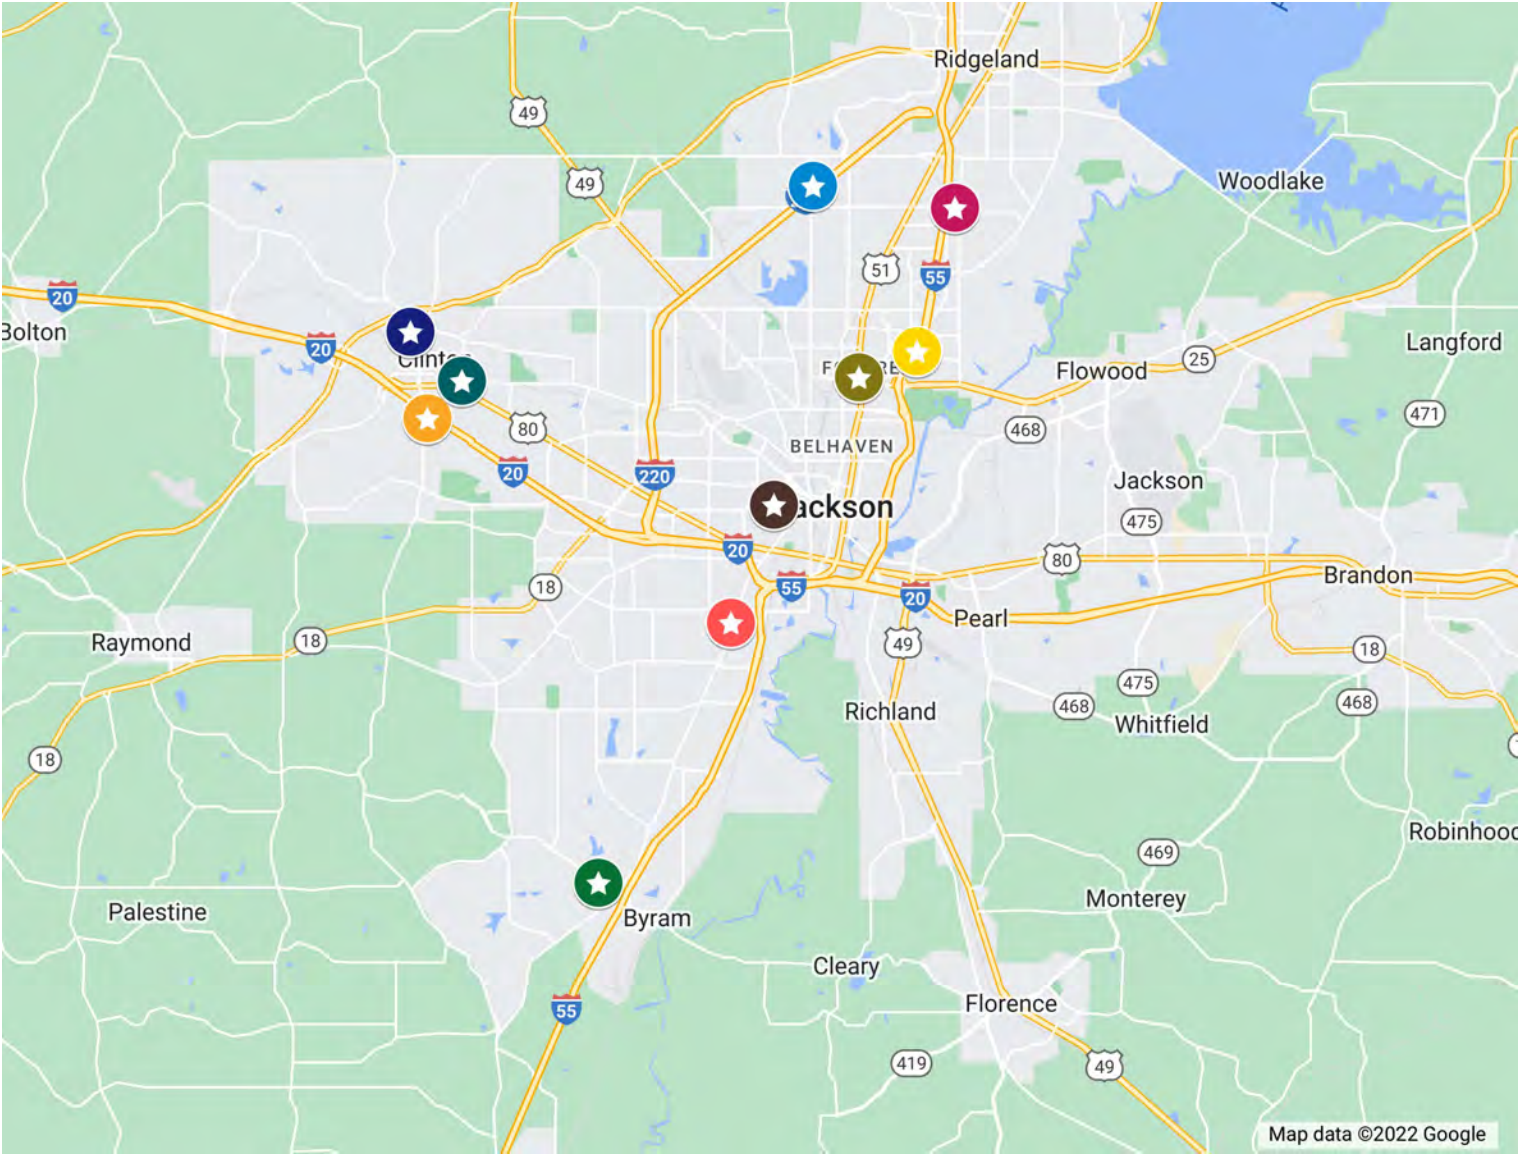

Branches

-  Airways
-  Civic Center
-  Goodman Getwell Rd
-  Goodman Rd
-  Hernando
-  Pigeon Roost

East Mississippi Non-Metropolitan Statistical Area: Clarke, Lauderdale, Newton & Wayne Counties

- Branches
- Meridian Downtown
 - Newton
 - North Hills
 - Quitman
 - Shubuta
 - Stonewall
 - Waynesboro

Jackson Metropolitan Statistical Area: Hinds County

Branches

- ★ Adkins Blvd
- ★ Byram
- ★ Clinton Blvd
- ★ Clinton Pkwy N
- ★ Dalton St
- ★ Echelon
- ★ Fondren
- ★ Springridge Rd
- ★ Terry Rd
- ★ The District

Jackson Metropolitan Statistical Area: Holmes County

Branches

- ★ Durant
- ★ Lexington
- ★ Pickens
- ★ Tchula

Jackson Metropolitan Statistical Area: Madison County

Branches

- Flora
- Gluckstadt
- Hwy 463
- Hwy 51 Jxn St
- Liberty St
- Nissan
- Pear Orchard
- Renaissance
- Strawberry Hill