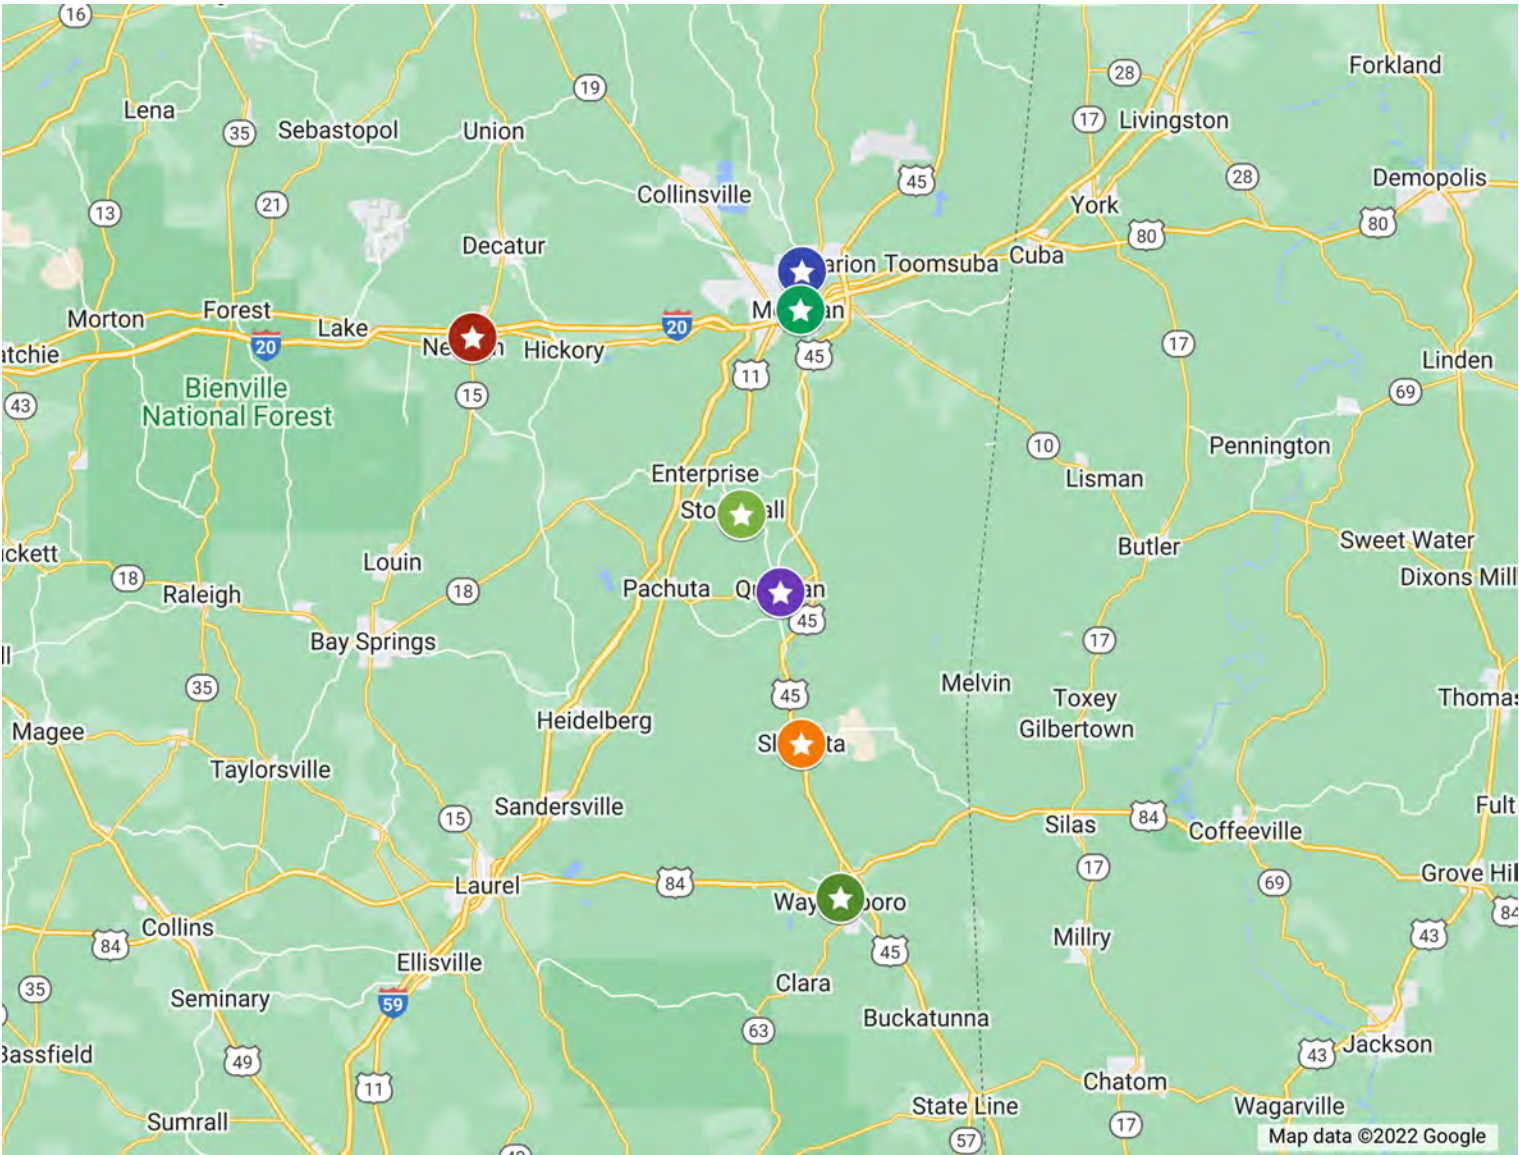

Branches

- ★ Covington Northpark
- ★ Covington Terra Bella
- ★ General DeGaulle Dr
- ★ Mandeville Hwy 59
- ★ Manhattan Blvd
- ★ Metairie Rd
- ★ Poydras St
- ★ Saint Charles
- ★ Slidell
- ★ Veterans Blvd

Biloxi, MS Metropolitan Statistical Area: Harrison County

Branches

★ Biloxi

Claiborne County, MS Non-Metropolitan Statistical Area

Branches

- ★ Port Gibson

Memphis TN-MS-AR Metropolitan Statistical Area: DeSoto County, MS

Branches

-  Airways
-  Civic Center
-  Goodman Getwell Rd
-  Goodman Rd
-  Hernando
-  Pigeon Roost

East Mississippi Non-Metropolitan Statistical Area: Clarke, Lauderdale, Newton & Wayne Counties

- Branches
- Meridian Downtown
 - Newton
 - North Hills
 - Quitman
 - Shubuta
 - Stonewall
 - Waynesboro

Jackson Metropolitan Statistical Area: Holmes County

Branches

- ★ Durant
- ★ Lexington
- ★ Pickens
- ★ Tchula

Jackson Metropolitan Statistical Area: Madison County

Branches

- Flora
- Gluckstadt
- Hwy 463
- Hwy 51 Jxn St
- Liberty St
- Nissan
- Pear Orchard
- Renaissance
- Strawberry Hill