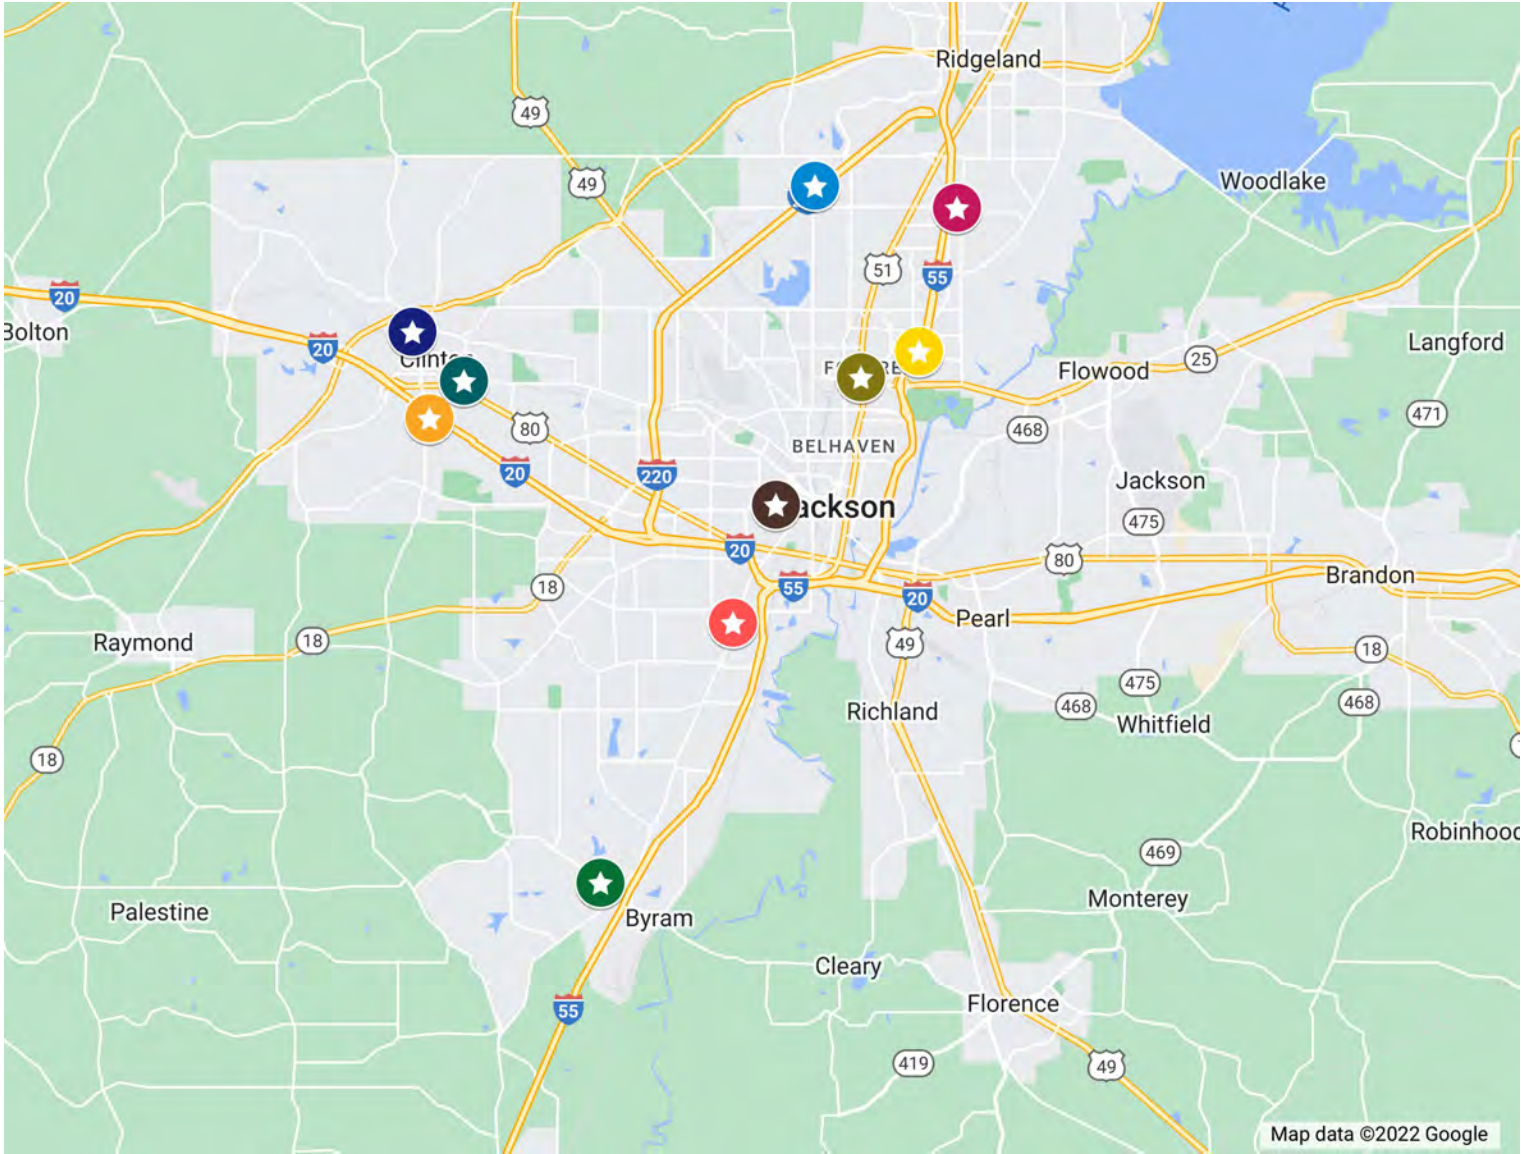

Memphis TN-MS-AR Metropolitan Statistical Area: DeSoto County, MS

Branches

- ★ (Purple)
- Hernando
- ★ (Red)
- Goodman Rd
- ★ (Blue)
- Pigeon Roost
- ★ (Yellow)
- Civic Center
- ★ (Blue)
- Goodman Getwell Rd

East Mississippi Non-Metropolitan Statistical Area: Clarke, Lauderdale, Newton & Wayne Counties

Branches

- Quitman
- Meridian Downtown
- North Hills
- Newton
- Waynesboro

Jackson Metropolitan Statistical Area: Hinds County

Branches

- ★ Adkins Blvd
- ★ Byram
- ★ Clinton Blvd
- ★ Clinton Pkwy N
- ★ Dalton St
- ★ Echelon
- ★ Fondren
- ★ Springridge Rd
- ★ Terry Rd
- ★ The District

Jackson Metropolitan Statistical Area: Holmes County

Branches

- ★ Durant
- ★ Lexington
- ★ Pickens
- ★ Tchula

Jackson Metropolitan Statistical Area: Madison County

Branches

- Flora
- Gluckstadt
- Hwy 463
- Hwy 51 Jxn St
- Liberty St
- Nissan
- Pear Orchard
- Renaissance
- Strawberry Hill