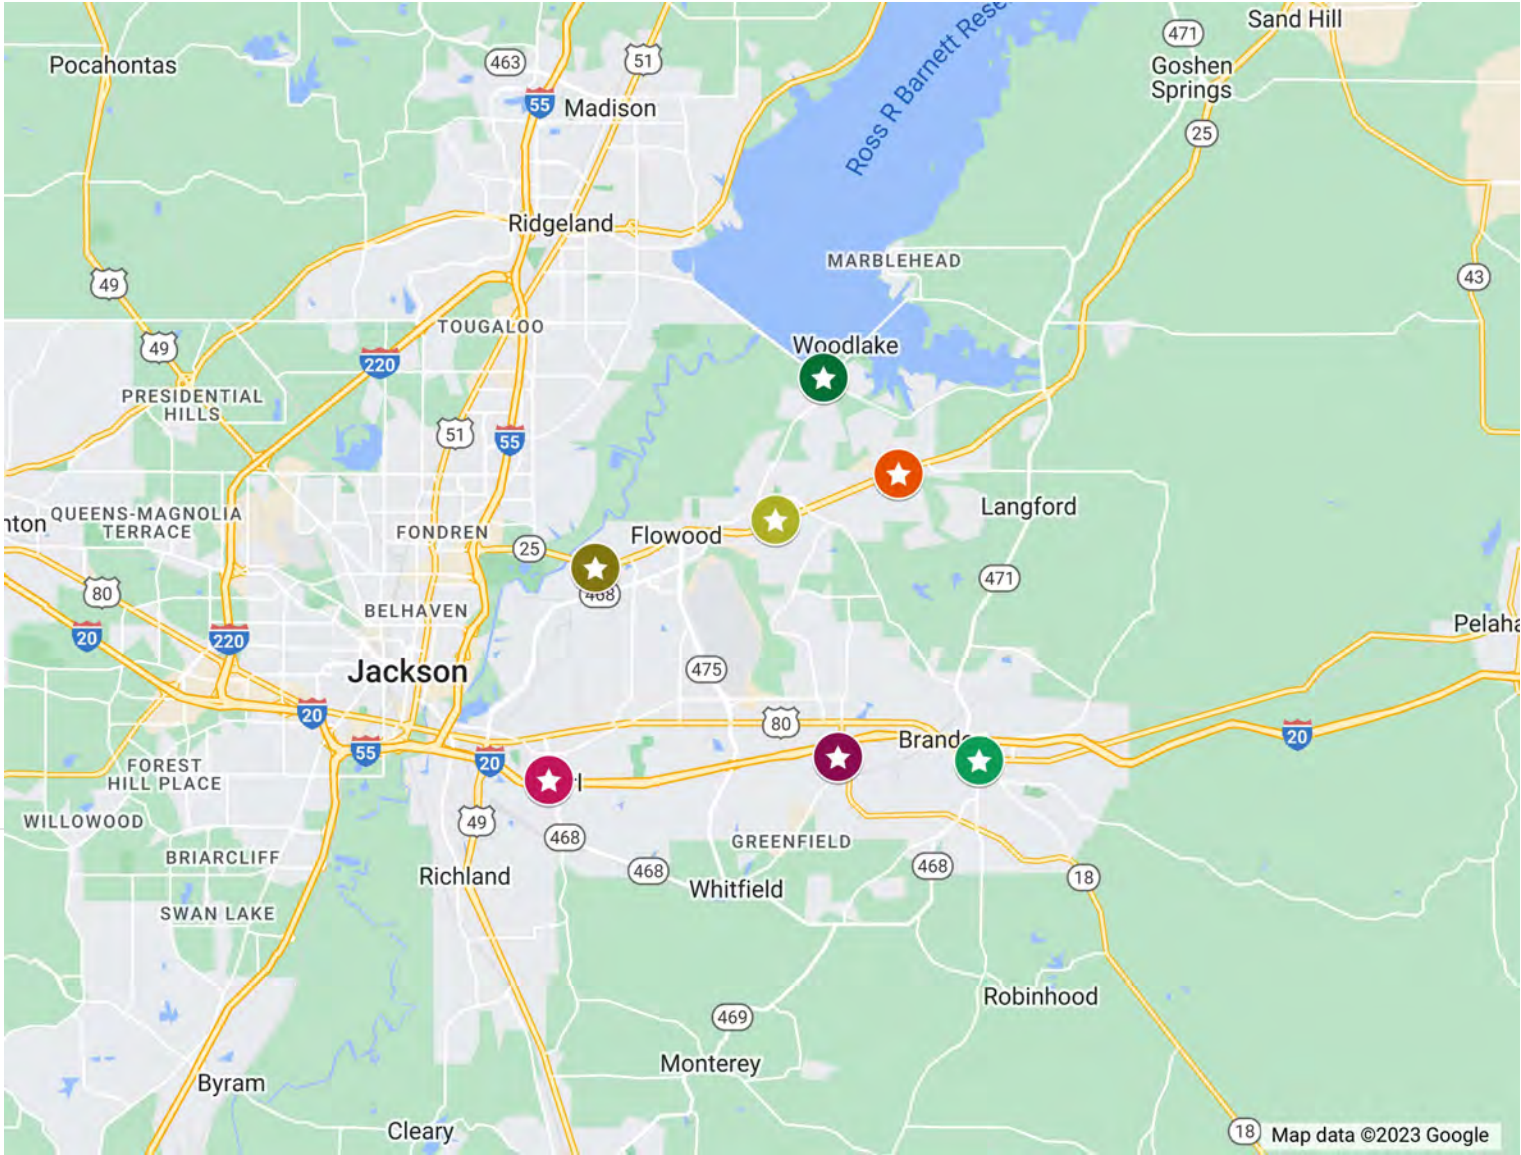

Branches

- ★ Adkins Blvd
- ★ Byram
- ★ Clinton Blvd
- ★ Clinton Pkwy N
- ★ Dalton St
- ★ Echelon
- ★ Fondren
- ★ Springridge Rd
- ★ Terry Rd
- ★ The District

Jackson Metropolitan Statistical Area: Holmes County

Northwest Mississippi Non-Metropolitan Statistical Area: Bolivar, Grenada, Humphreys, Leflore & Sunflower Counties

Branches

- Yellow star icon
- Sunflower (Blue star icon)
- N Davis (Green star icon)
- Grenada (Red star icon)
- Belzoni (Blue star icon)
- Greenwood (Blue star icon)

Lafayette County, MS Non-Metropolitan Statistical Area

Branches

Jackson Metropolitan Statistical Area: Rankin County

Branches

- Branches (Green star icon)
- Brandon Downtown (Orange star icon)
- Castlewoods (Light green star icon)
- Dogwood (Purple star icon)
- Greenfield Rd (Pink star icon)
- Riverwind (Dark green star icon)
- Spillway (Olive star icon)
- Treetops (Light olive star icon)

Southwest MS Non-Metropolitan Statistical Area: Lawrence, Lincoln, Marion, Pearl River, Pike & Walthall Counties

Branches

- ★ Monticello
- ★ Brookway
- ★ Columbia
- ★ Picayune Main
- ★ Poplarville
- ★ McComb Hwy 51
- ★ Railroad