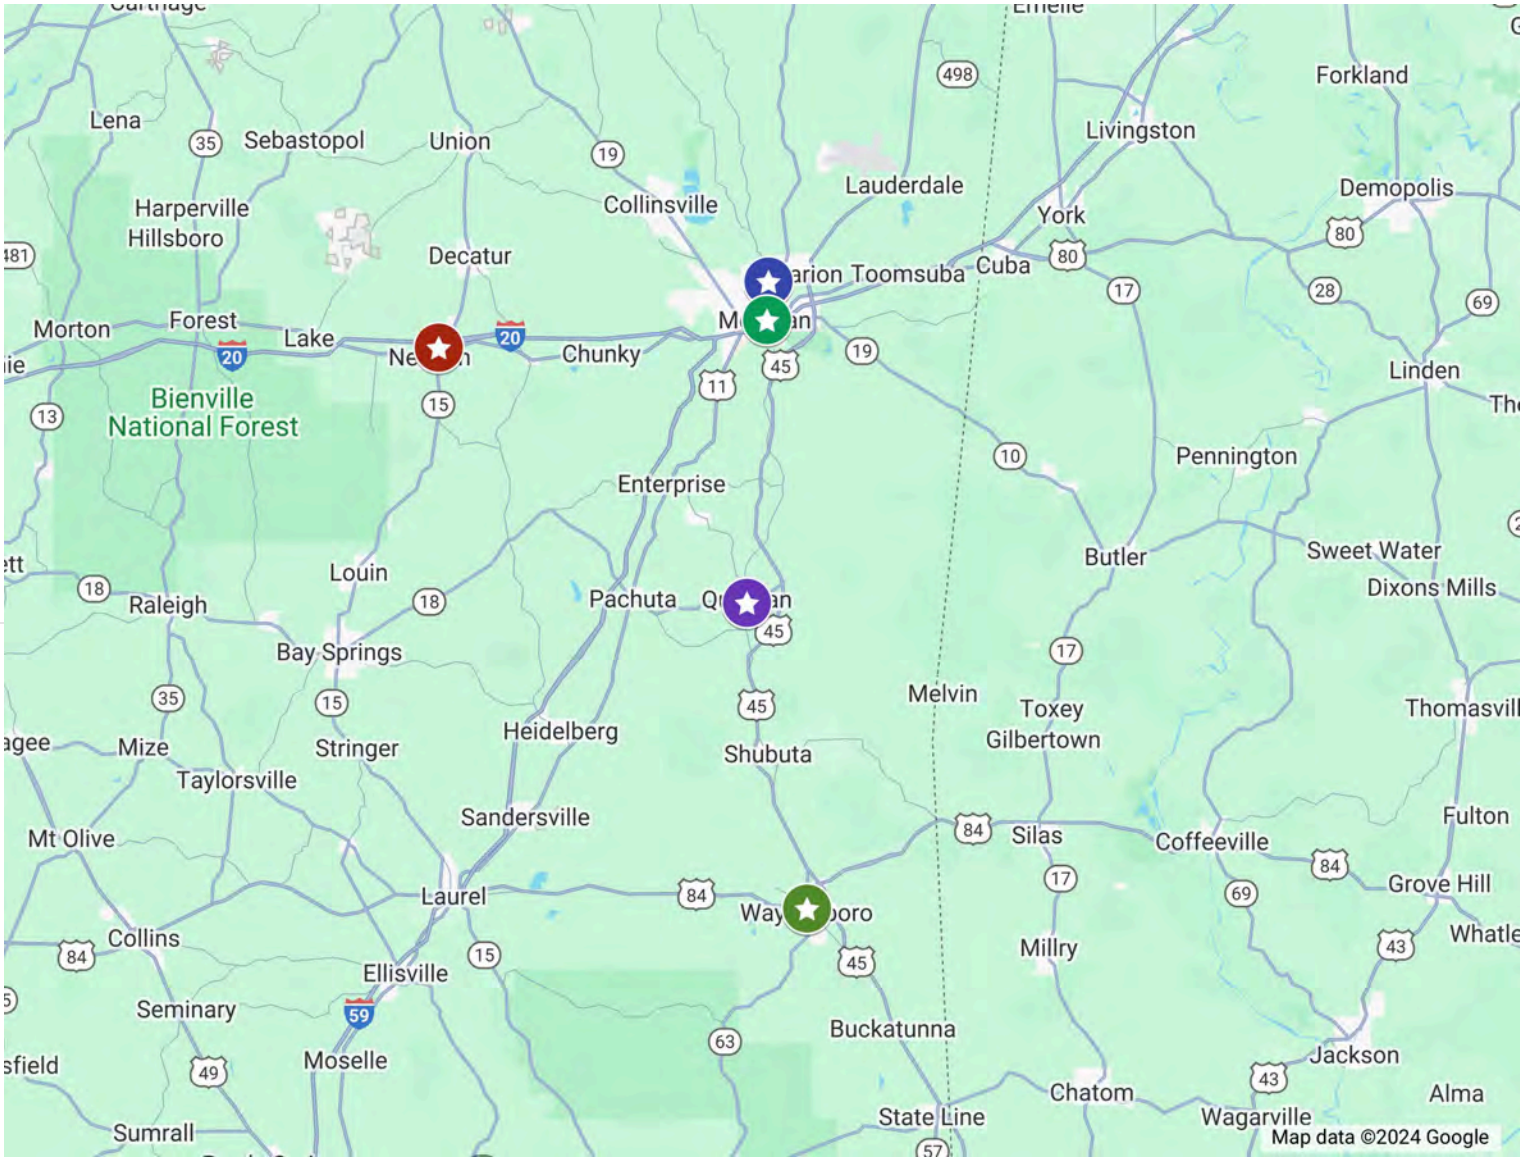

East Mississippi Non-Metropolitan Statistical Area: Clarke, Lauderdale, Newton & Wayne Counties

Branches

- Quitman
- Meridian Downtown
- North Hills
- Newton
- Waynesboro