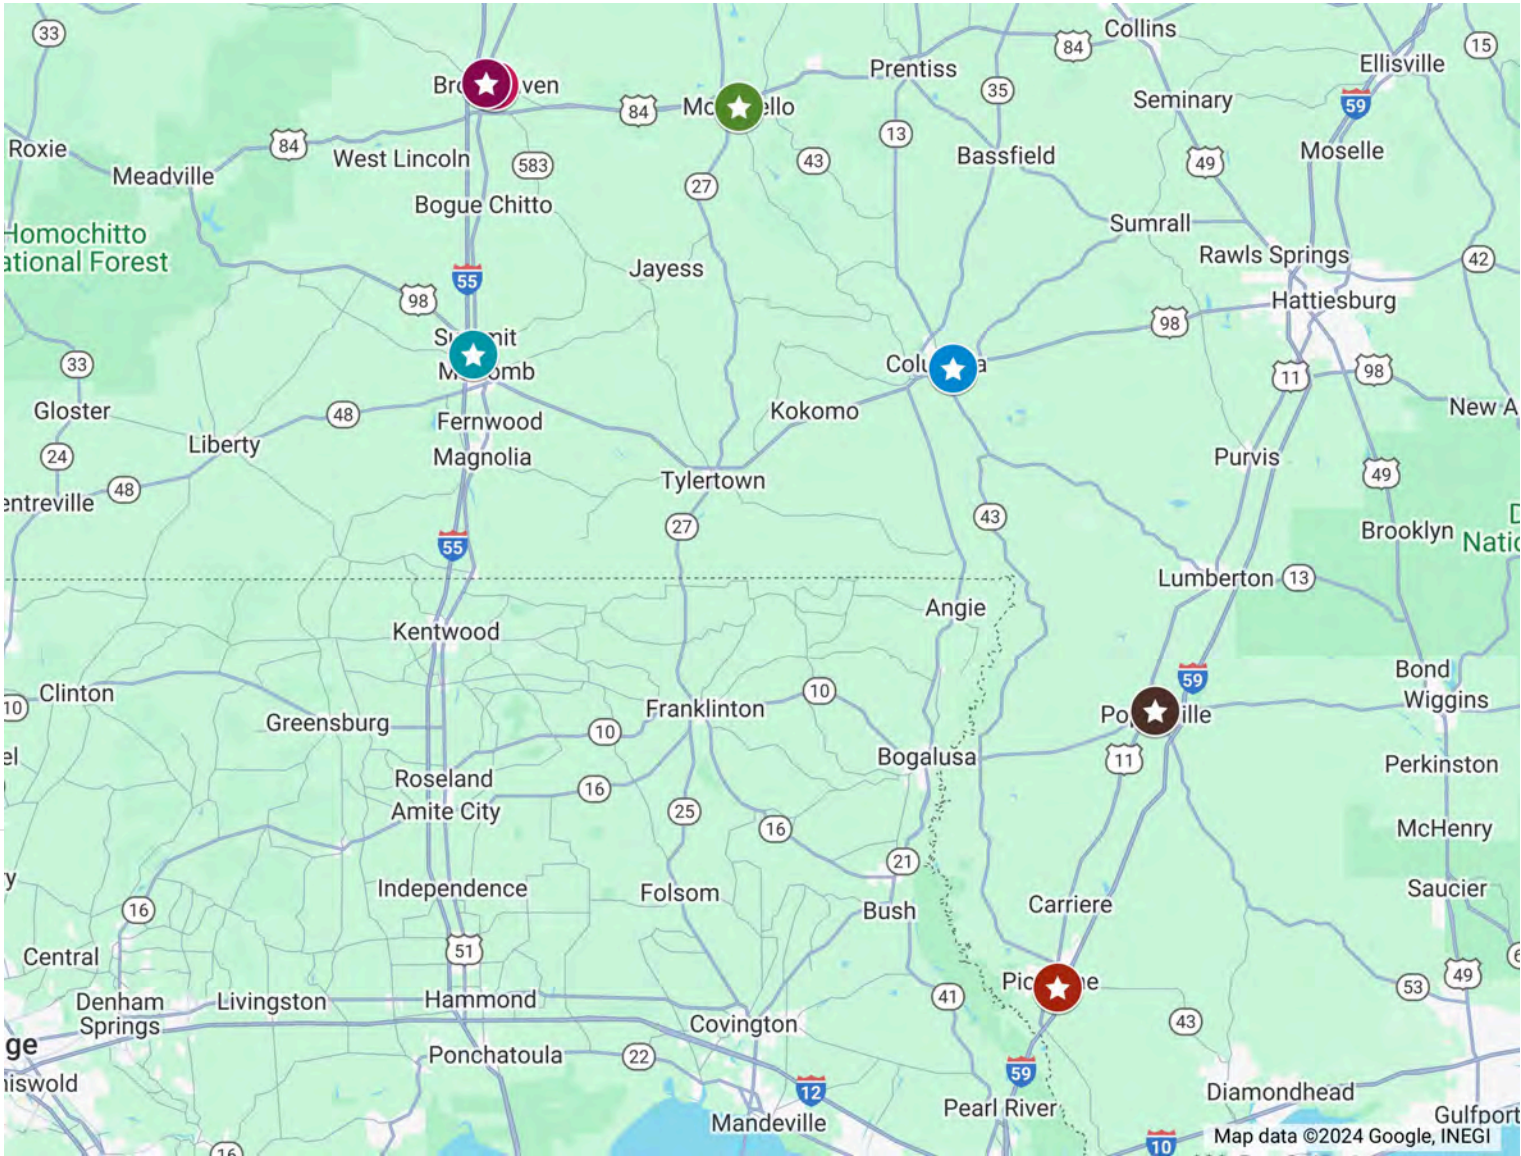

Northwest Mississippi Non-Metropolitan Statistical Area: Bolivar, Grenada, Humphreys, Leflore & Sunflower Counties

Branches

- Yellow star icon
- Sunflower (Blue star icon)
- N Davis (Green star icon)
- Grenada (Red star icon)
- Belzoni (Blue star icon)
- Greenwood (Blue star icon)

Lafayette County, MS Non-Metropolitan Statistical Area

Branches

Jackson Metropolitan Statistical Area: Rankin County

Branches

- Branches (Green star icon)
- Brandon Downtown (Orange star icon)
- Castlewoods (Light green star icon)
- Dogwood (Purple star icon)
- Greenfield Rd (Pink star icon)
- Riverwind (Dark green star icon)
- Spillway (Olive star icon)
- Treetops (Light olive star icon)

Southwest MS Non-Metropolitan Statistical Area: Lawrence, Lincoln, Marion, Pearl River, Pike & Walthall Counties

Branches

- ★ Monticello
- ★ Brookway
- ★ Columbia
- ★ Picayune Main
- ★ Poplarville
- ★ McComb Hwy 51
- ★ Railroad