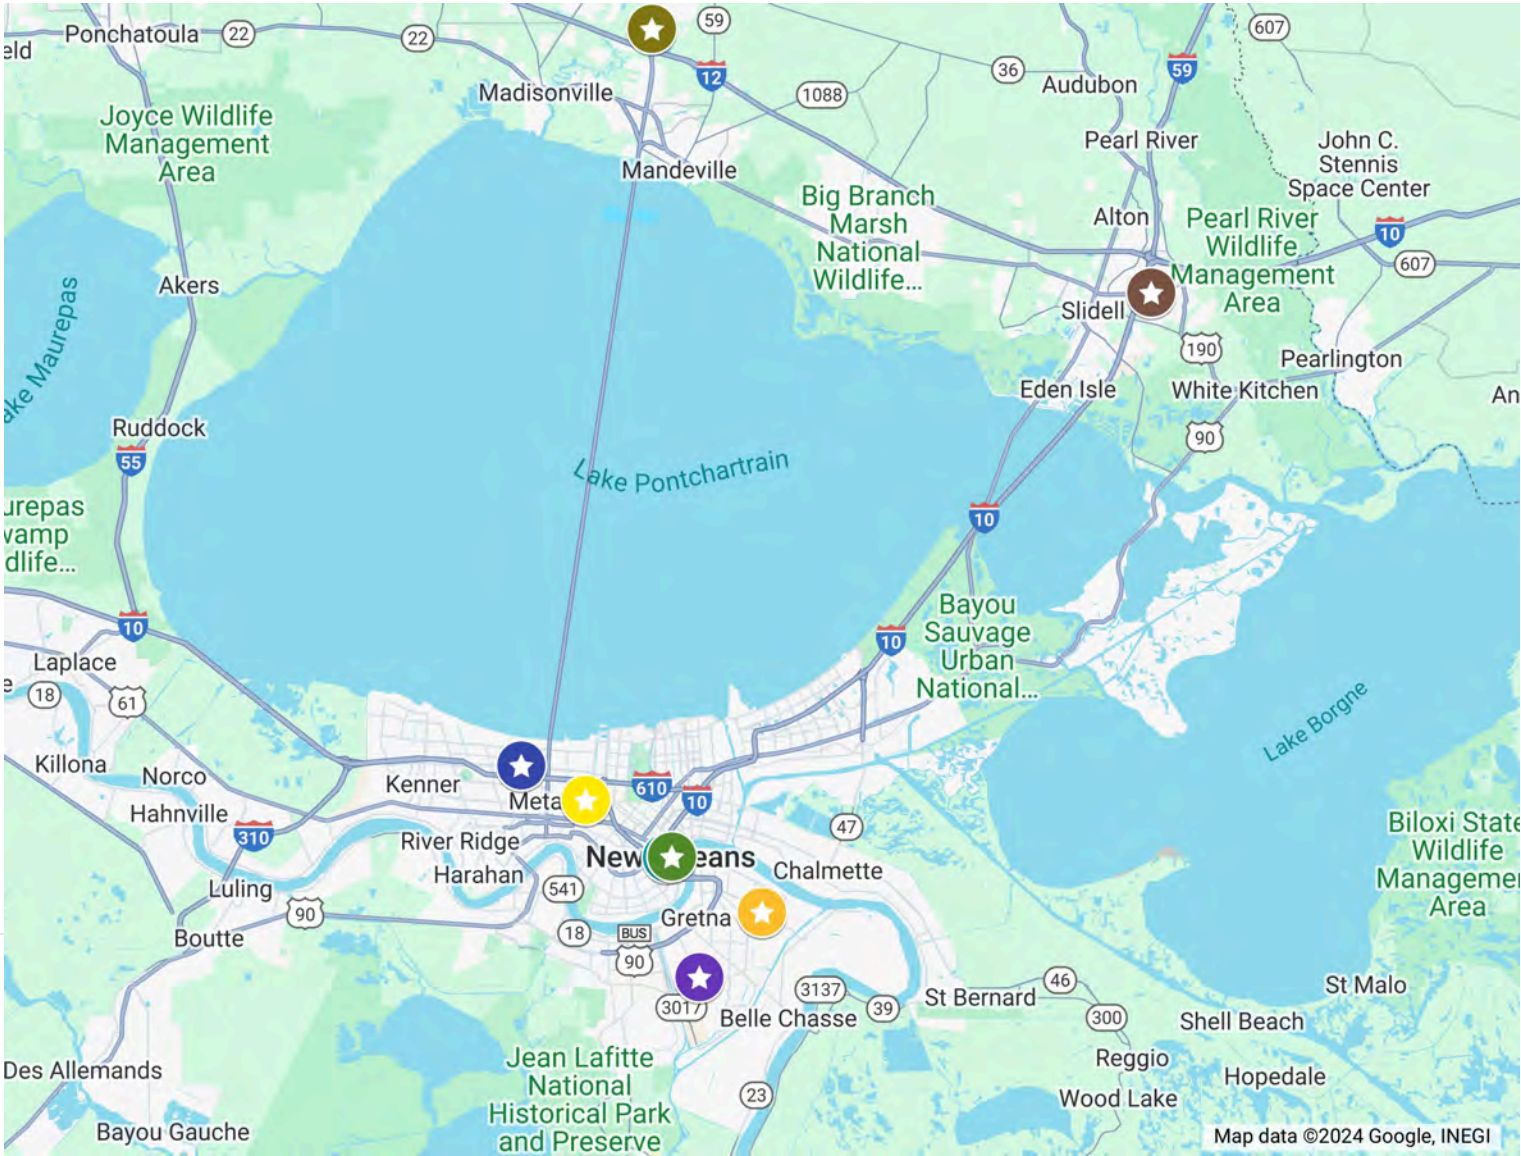

Branches

- ★ Silverstone Rd

New Orleans, LA Metropolitan Statistical Area: Jefferson, Orleans & St. Tammany Parishes

Branches

-  Manhattan Blvd
-  Metairie Rd
-  Veterans Blvd
-  Saint Charles
-  General DeGaulle Dr
-  Poydras St
-  Covington Northpark
-  Slidell