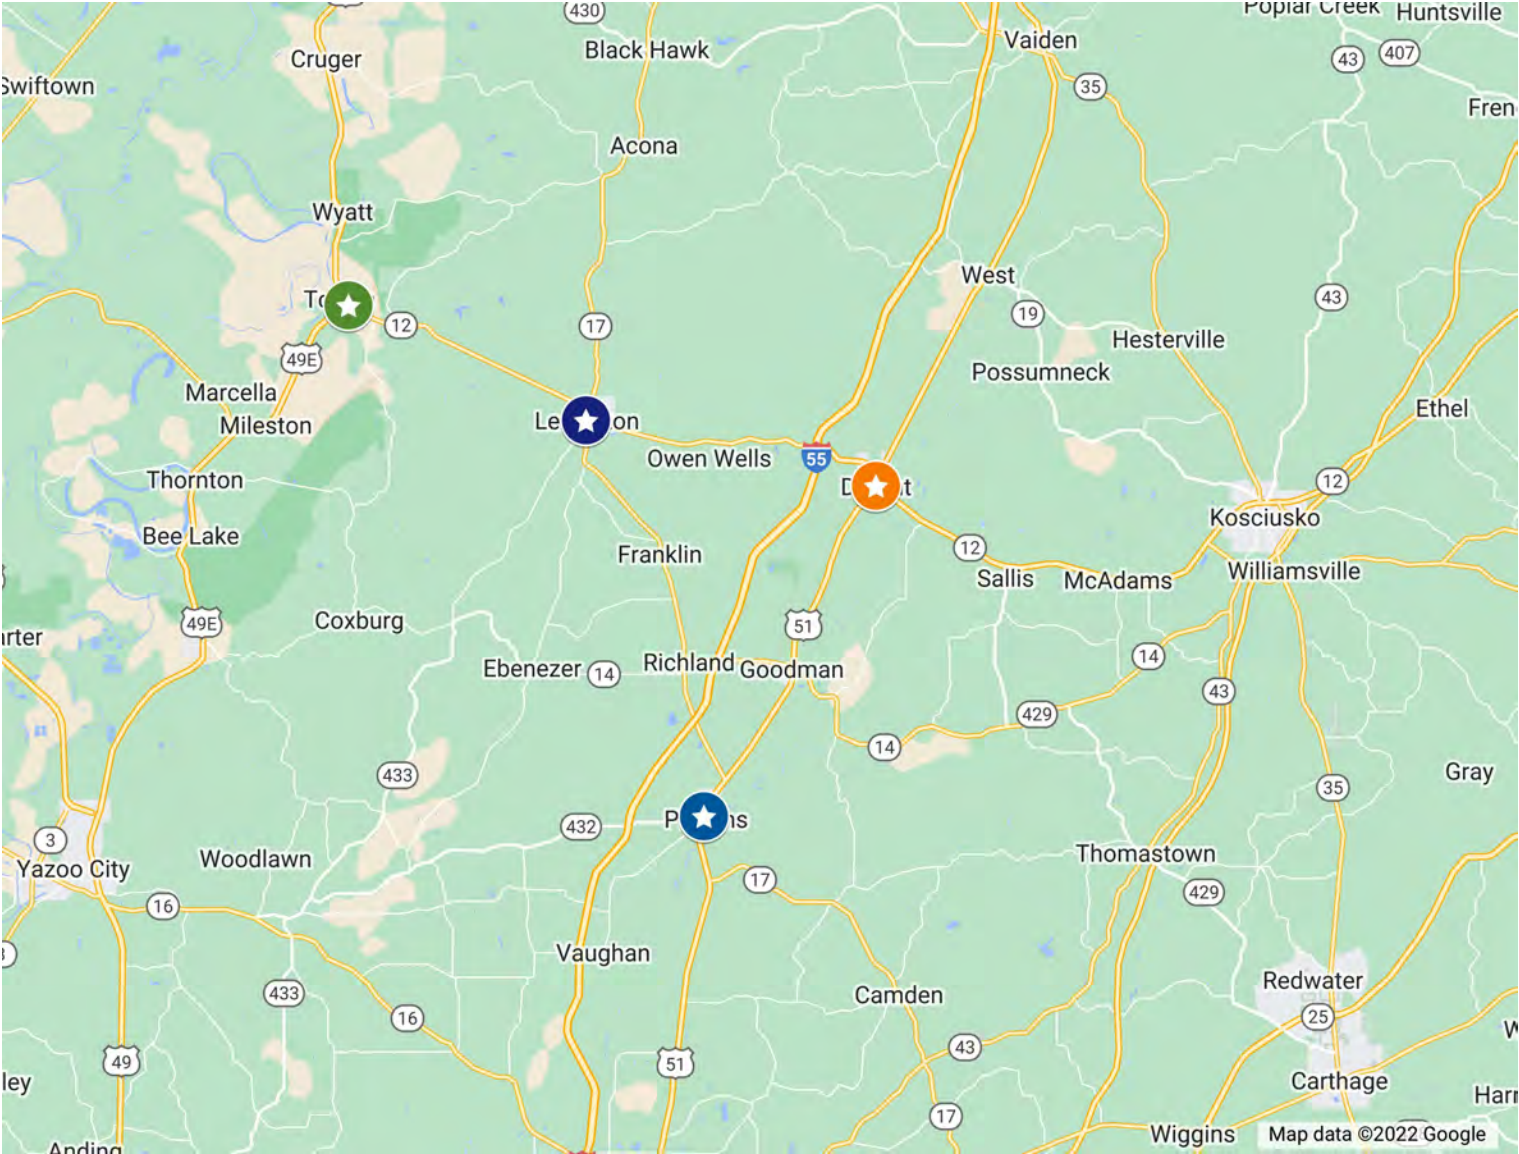

Branches

- ★ Adkins Blvd
- ★ Byram
- ★ Clinton Blvd
- ★ Clinton Pkwy N
- ★ Dalton St
- ★ Echelon
- ★ Fondren
- ★ Springridge Rd
- ★ Terry Rd
- ★ The District

Jackson Metropolitan Statistical Area: Holmes County

Branches

- ★ Durant
- ★ Lexington
- ★ Pickens
- ★ Tchula

Jackson Metropolitan Statistical Area: Madison County

Branches

- Flora
- Gluckstadt
- Hwy 463
- Hwy 51 Jxn St
- Liberty St
- Nissan
- Pear Orchard
- Renaissance
- Strawberry Hill