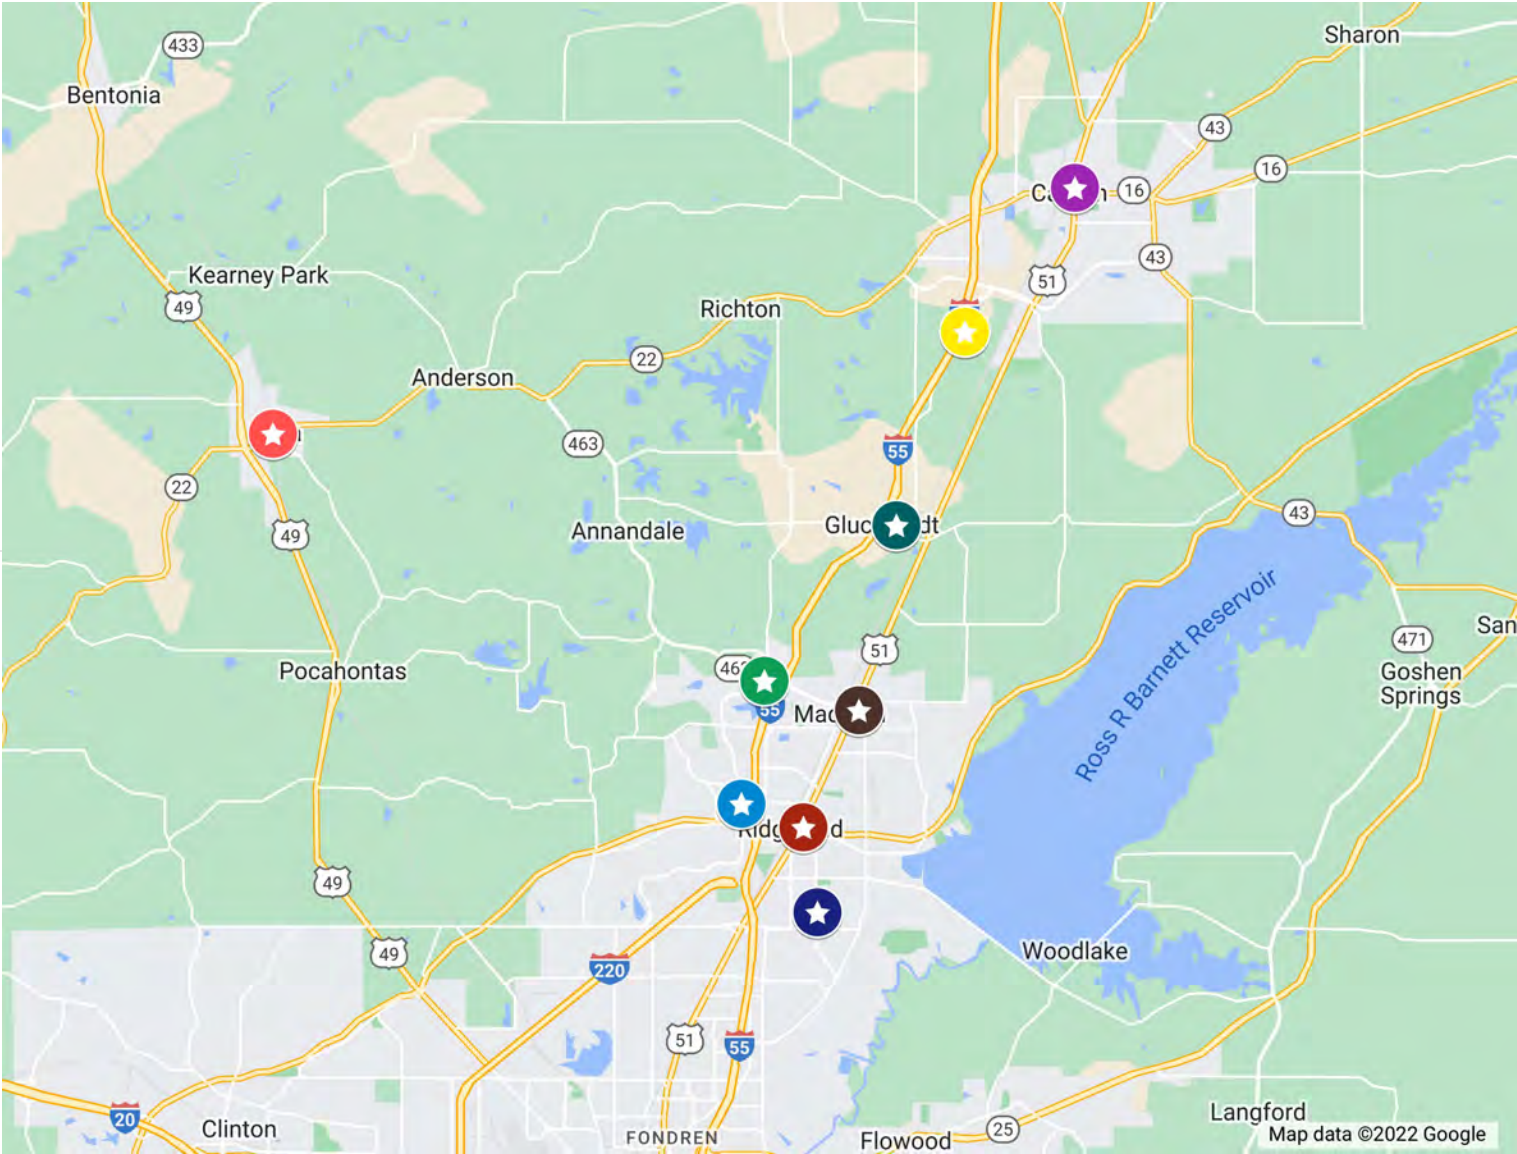

Branches

- ★ Adkins Blvd
- ★ Byram
- ★ Clinton Blvd
- ★ Clinton Pkwy N
- ★ Dalton St
- ★ Echelon
- ★ Fondren
- ★ Springridge Rd
- ★ Terry Rd
- ★ The District

Jackson Metropolitan Statistical Area: Holmes County

Branches

- ★ Durant
- ★ Lexington
- ★ Pickens
- ★ Tchula

Jackson Metropolitan Statistical Area: Madison County

Branches

- Flora
- Gluckstadt
- Hwy 463
- Hwy 51 Jxn St
- Liberty St
- Nissan
- Pear Orchard
- Renaissance
- Strawberry Hill

Northwest Mississippi Non-Metropolitan Statistical Area: Bolivar, Grenada, Humphreys, Leflore & Sunflower Counties

Branches

- Yellow star icon
- Sunflower (Blue star icon)
- N Davis (Green star icon)
- Grenada (Red star icon)
- Belzoni (Blue star icon)
- Greenwood (Blue star icon)

Southwest MS Non-Metropolitan Statistical Area: Lawrence, Lincoln, Marion, Pearl River, Pike & Walthall Counties

Branches

- ★ Monticello
- ★ Brookway
- ★ Columbia
- ★ Picayune Main
- ★ Poplarville
- ★ McComb Hwy 51
- ★ Railroad