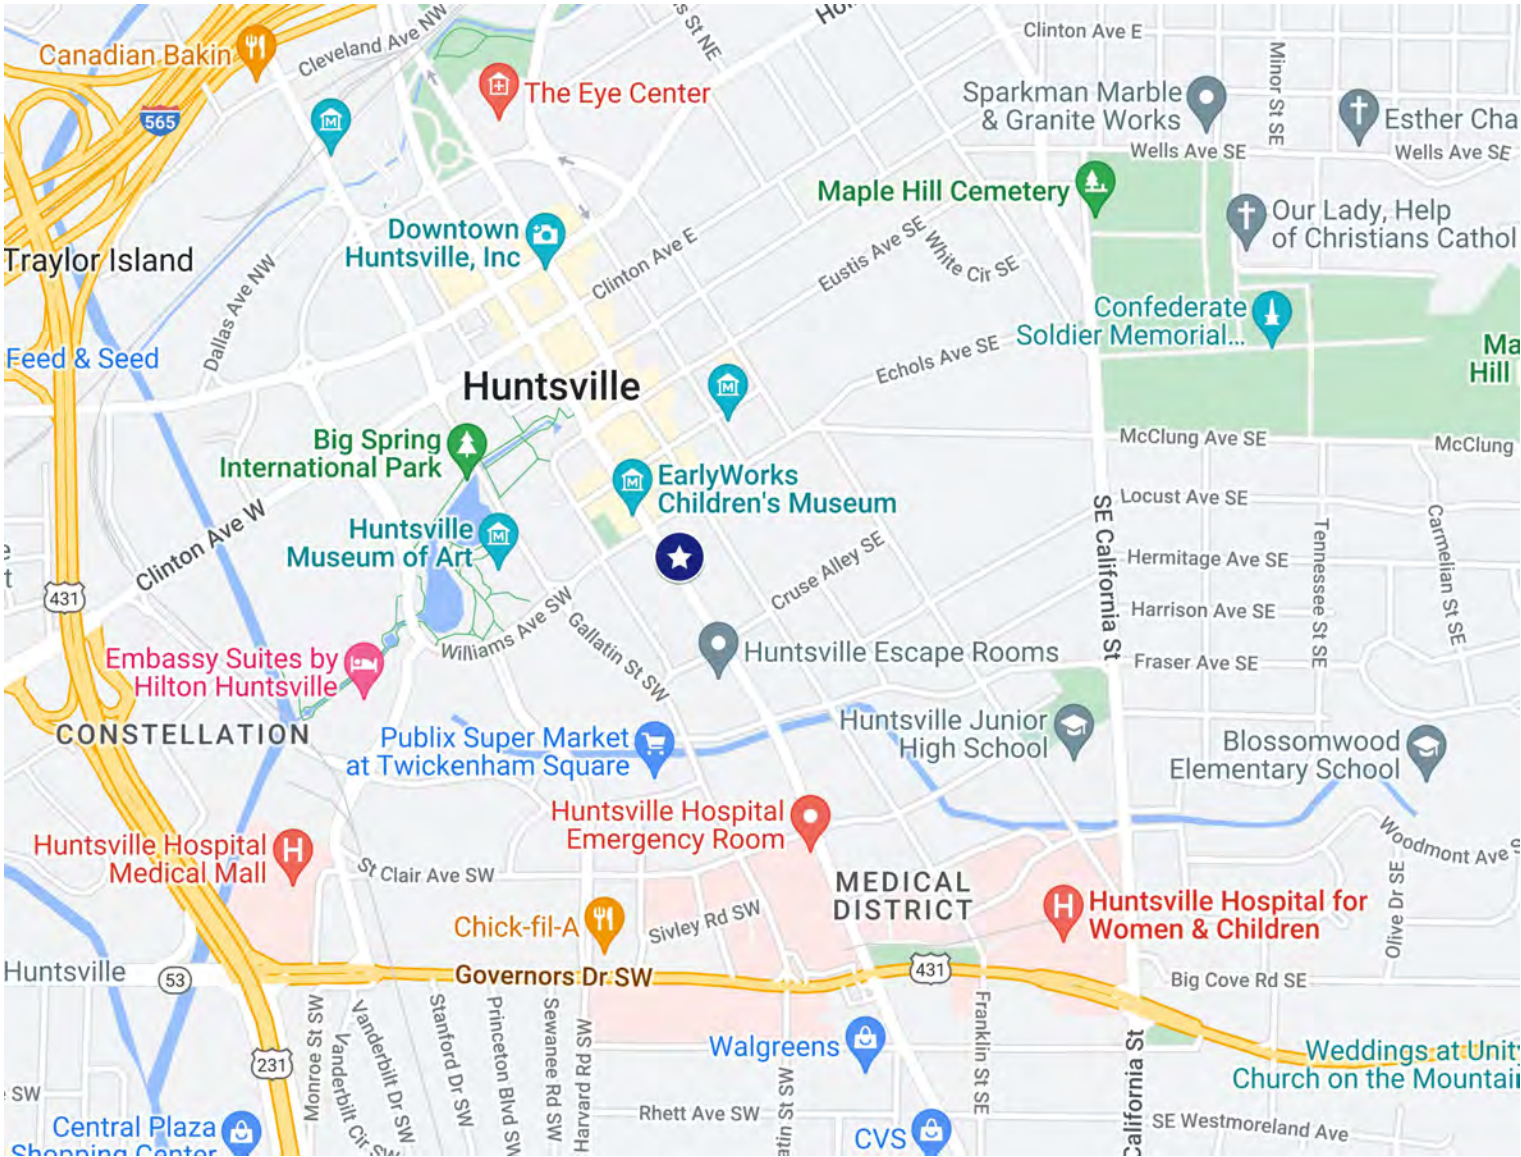

Coffee County, AL Non-Metropolitan Statistical Area

Branches

Dothan, AL Metropolitan Statistical Area: Geneva & Houston Counties

Branches

- Geneva
- Dothan
- 1263 W Main St

Daphne-Fairhope-Foley AL Metropolitan Statistical Area: Baldwin County

Branches

Fairhope Ave.

Huntsville, AL Metropolitan Statistical Area: Madison County

Branches

- ★ Huntsville

Mobile, AL Metropolitan Statistical Area: Mobile County

Branches

- ★ Mobile Downtown
- ★ Montlimar

Destin, FL MSA: Walton County

Branches

Grand Blvd

Baton Rouge, LA Metropolitan Statistical Area: Ascension, East Baton Rouge, Livingston & Pointe Coupee Parishes

Branches

- ★ (Blue star icon)
- ★ (Orange star icon)
- ★ (Red star icon)
- ★ (Purple star icon)
- ★ (Brown star icon)

Branches

- ★ Adkins Blvd
- ★ Byram
- ★ Clinton Blvd
- ★ Clinton Pkwy N
- ★ Dalton St
- ★ Echelon
- ★ Fondren
- ★ Springridge Rd
- ★ Terry Rd
- ★ The District

Jackson Metropolitan Statistical Area: Holmes County