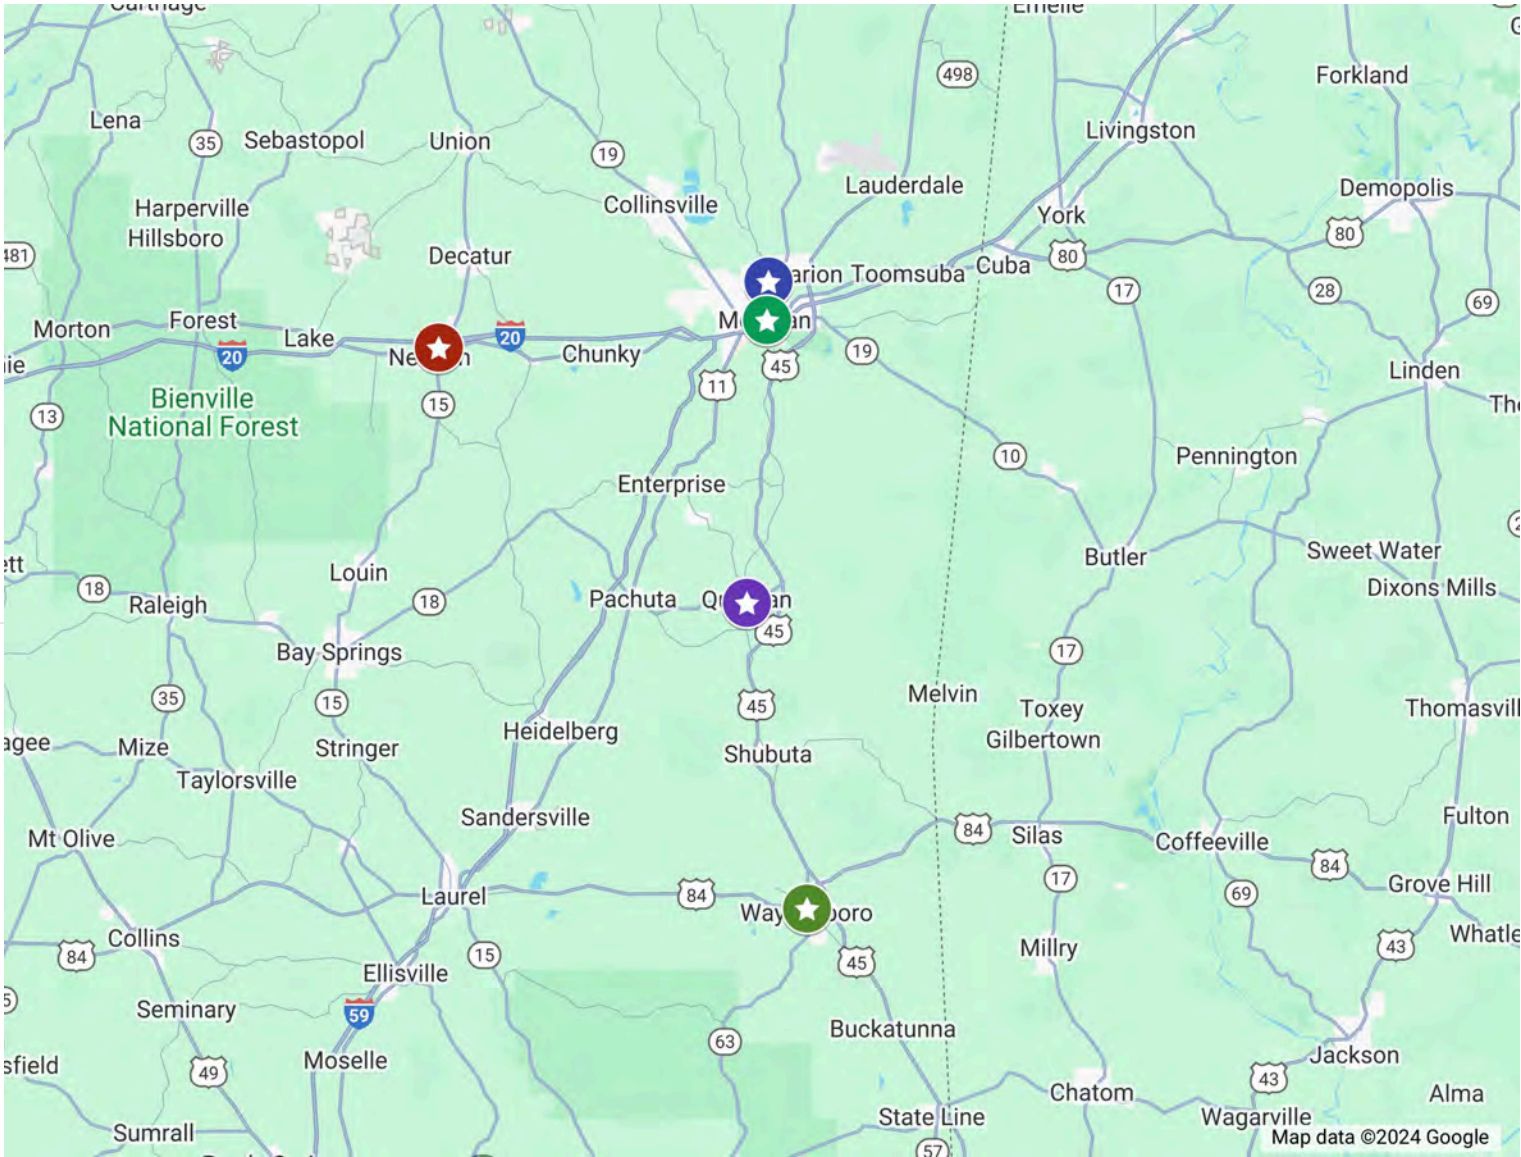

Memphis TN-MS-AR Metropolitan Statistical Area: DeSoto County, MS

Branches

- ★ (Purple)
- ★ (Red)
- ★ (Blue)
- ★ (Yellow)
- ★ (Blue)
- ★ (Blue)

East Mississippi Non-Metropolitan Statistical Area: Clarke, Lauderdale, Newton & Wayne Counties

Branches

- Quitman
- Meridian Downtown
- North Hills
- Newton
- Waynesboro

Jackson Metropolitan Statistical Area: Hinds County

Branches

- ★ Adkins Blvd
- ★ Byram
- ★ Clinton Blvd
- ★ Clinton Pkwy N
- ★ Dalton St
- ★ Echelon
- ★ Fondren
- ★ Springridge Rd
- ★ Terry Rd
- ★ The District

Jackson Metropolitan Statistical Area: Holmes County

Branches

- ★ Durant
- ★ Lexington
- ★ Pickens
- ★ Tchula

Jackson Metropolitan Statistical Area: Madison County

Branches

- ★ Flora
- ★ Gluckstadt
- ★ Hwy 463
- ★ Hwy 51 Jxn St
- ★ Liberty St
- ★ Nissan
- ★ Pear Orchard
- ★ Renaissance
- ★ Strawberry Hill