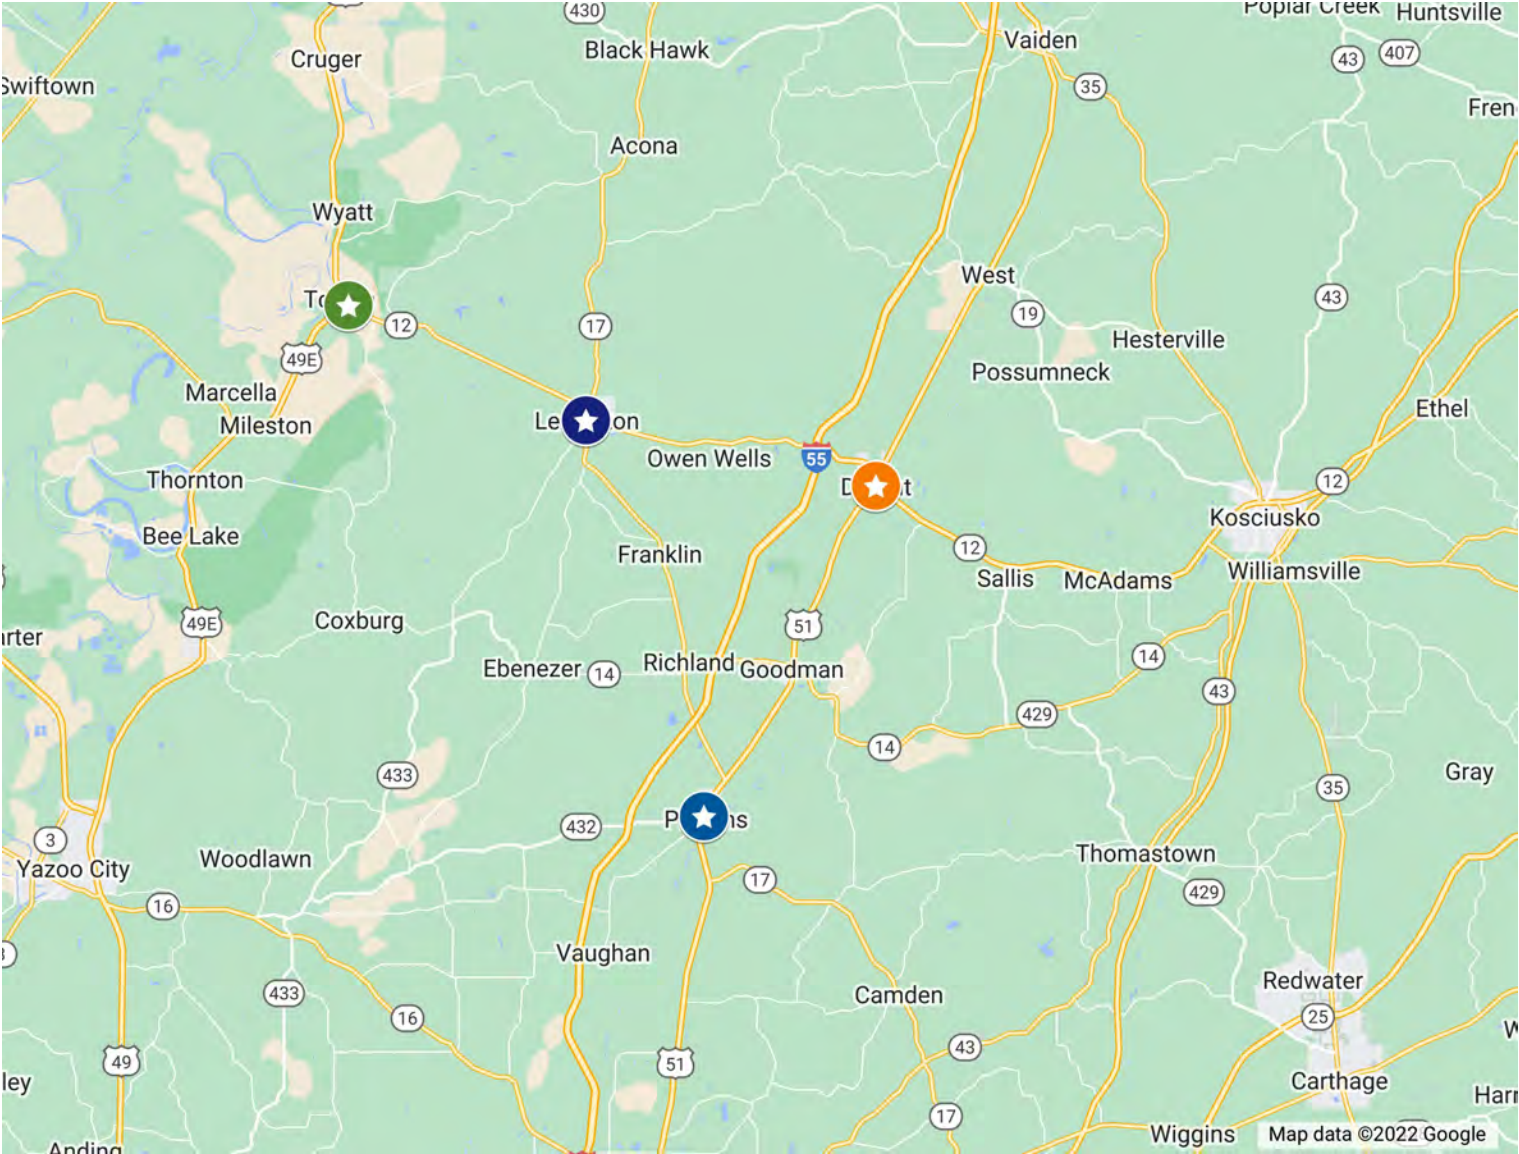

Branches

- Quitman
- Meridian Downtown
- North Hills
- Newton
- Waynesboro

Jackson Metropolitan Statistical Area: Hinds County

Branches

- ★ Adkins Blvd
- ★ Byram
- ★ Clinton Blvd
- ★ Clinton Pkwy N
- ★ Dalton St
- ★ Echelon
- ★ Fondren
- ★ Springridge Rd
- ★ Terry Rd
- ★ The District

Jackson Metropolitan Statistical Area: Holmes County

Branches

- ★ Durant
- ★ Lexington
- ★ Pickens
- ★ Tchula

Jackson Metropolitan Statistical Area: Madison County

Branches

- ★ Flora
- ★ Gluckstadt
- ★ Hwy 463
- ★ Hwy 51 Jxn St
- ★ Liberty St
- ★ Nissan
- ★ Pear Orchard
- ★ Renaissance
- ★ Strawberry Hill

Branches

Jackson Metropolitan Statistical Area: Rankin County

Branches

- Branches (Green star icon)
- Brandon Downtown (Orange star icon)
- Castlewoods (Light green star icon)
- Dogwood (Purple star icon)
- Greenfield Rd (Pink star icon)
- Riverwind (Dark green star icon)
- Spillway (Olive star icon)
- Treetops (Light green star icon)

Southwest MS Non-Metropolitan Statistical Area: Lawrence, Lincoln, Marion, Pearl River, Pike & Walthall Counties

Branches

- ★ Monticello
- ★ Brookway
- ★ Columbia
- ★ Picayune Main
- ★ Poplarville
- ★ McComb Hwy 51
- ★ Railroad