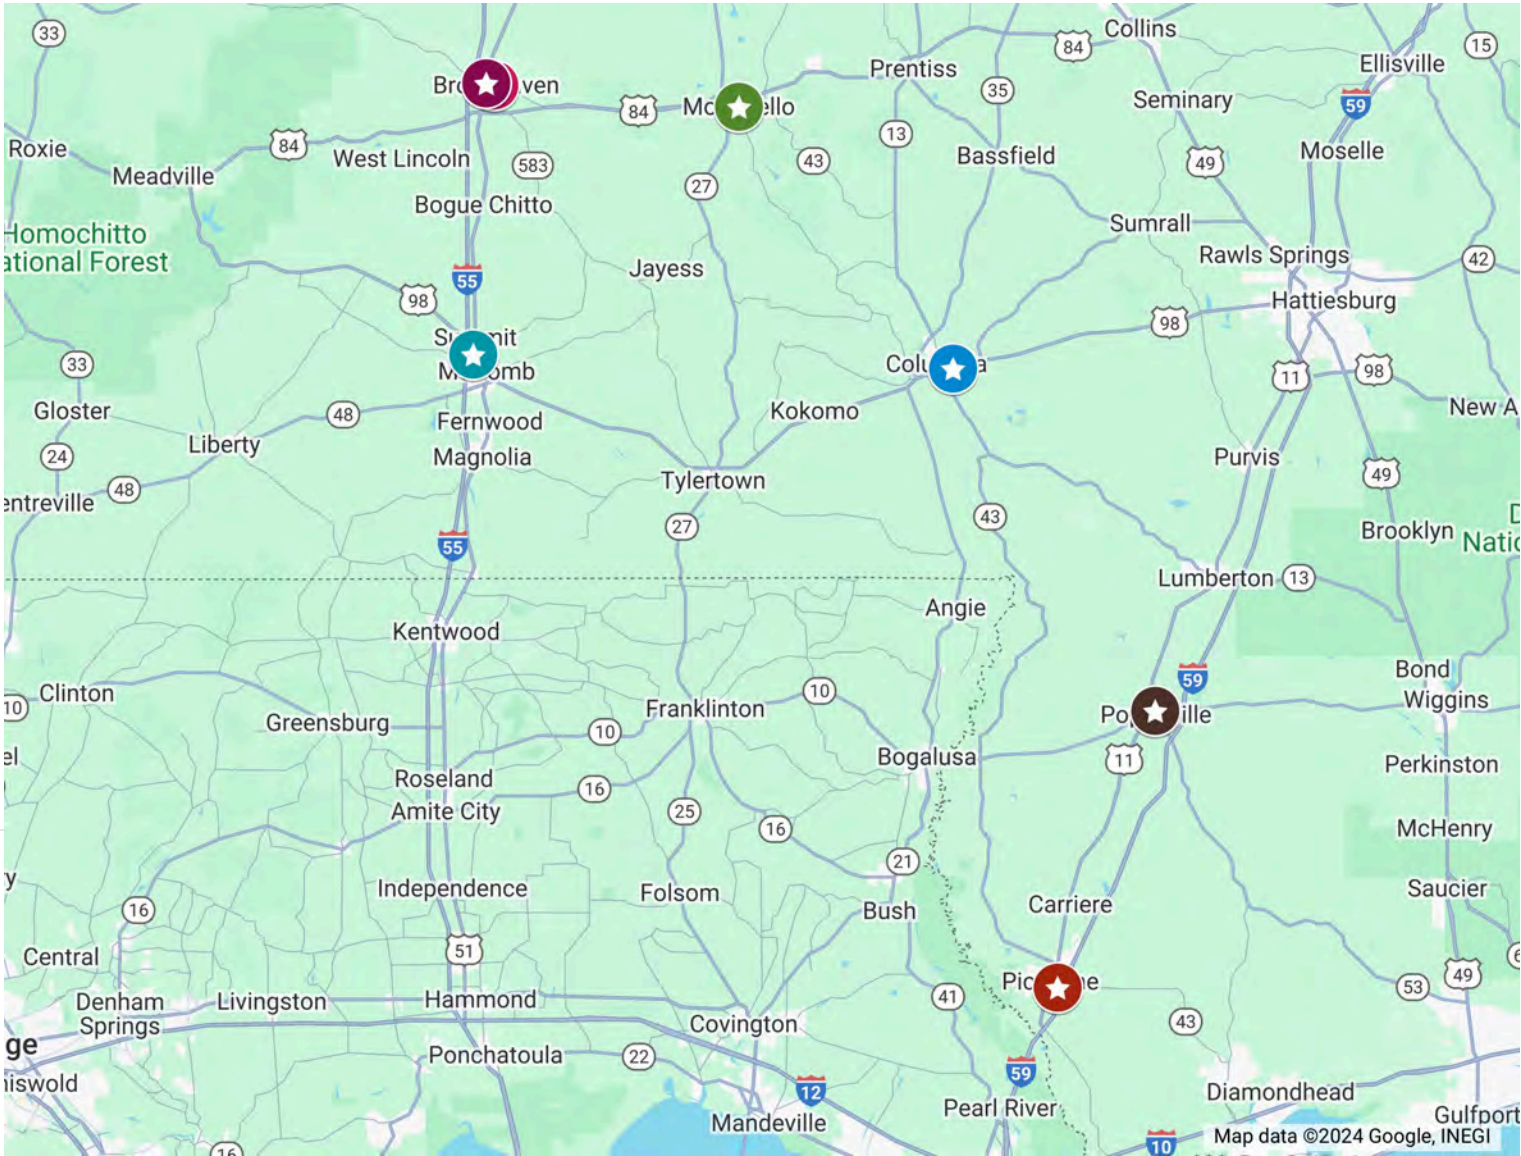

Branches

Jackson Metropolitan Statistical Area: Rankin County

Branches

- Branches (Green star icon)
- Brandon Downtown (Orange star icon)
- Castlewoods (Light green star icon)
- Dogwood (Purple star icon)
- Greenfield Rd (Pink star icon)
- Riverwind (Dark green star icon)
- Spillway (Olive star icon)
- Treetops (Light green star icon)

Southwest MS Non-Metropolitan Statistical Area: Lawrence, Lincoln, Marion, Pearl River, Pike & Walthall Counties

Branches

- ★ Monticello
- ★ Brookway
- ★ Columbia
- ★ Picayune Main
- ★ Poplarville
- ★ McComb Hwy 51
- ★ Railroad