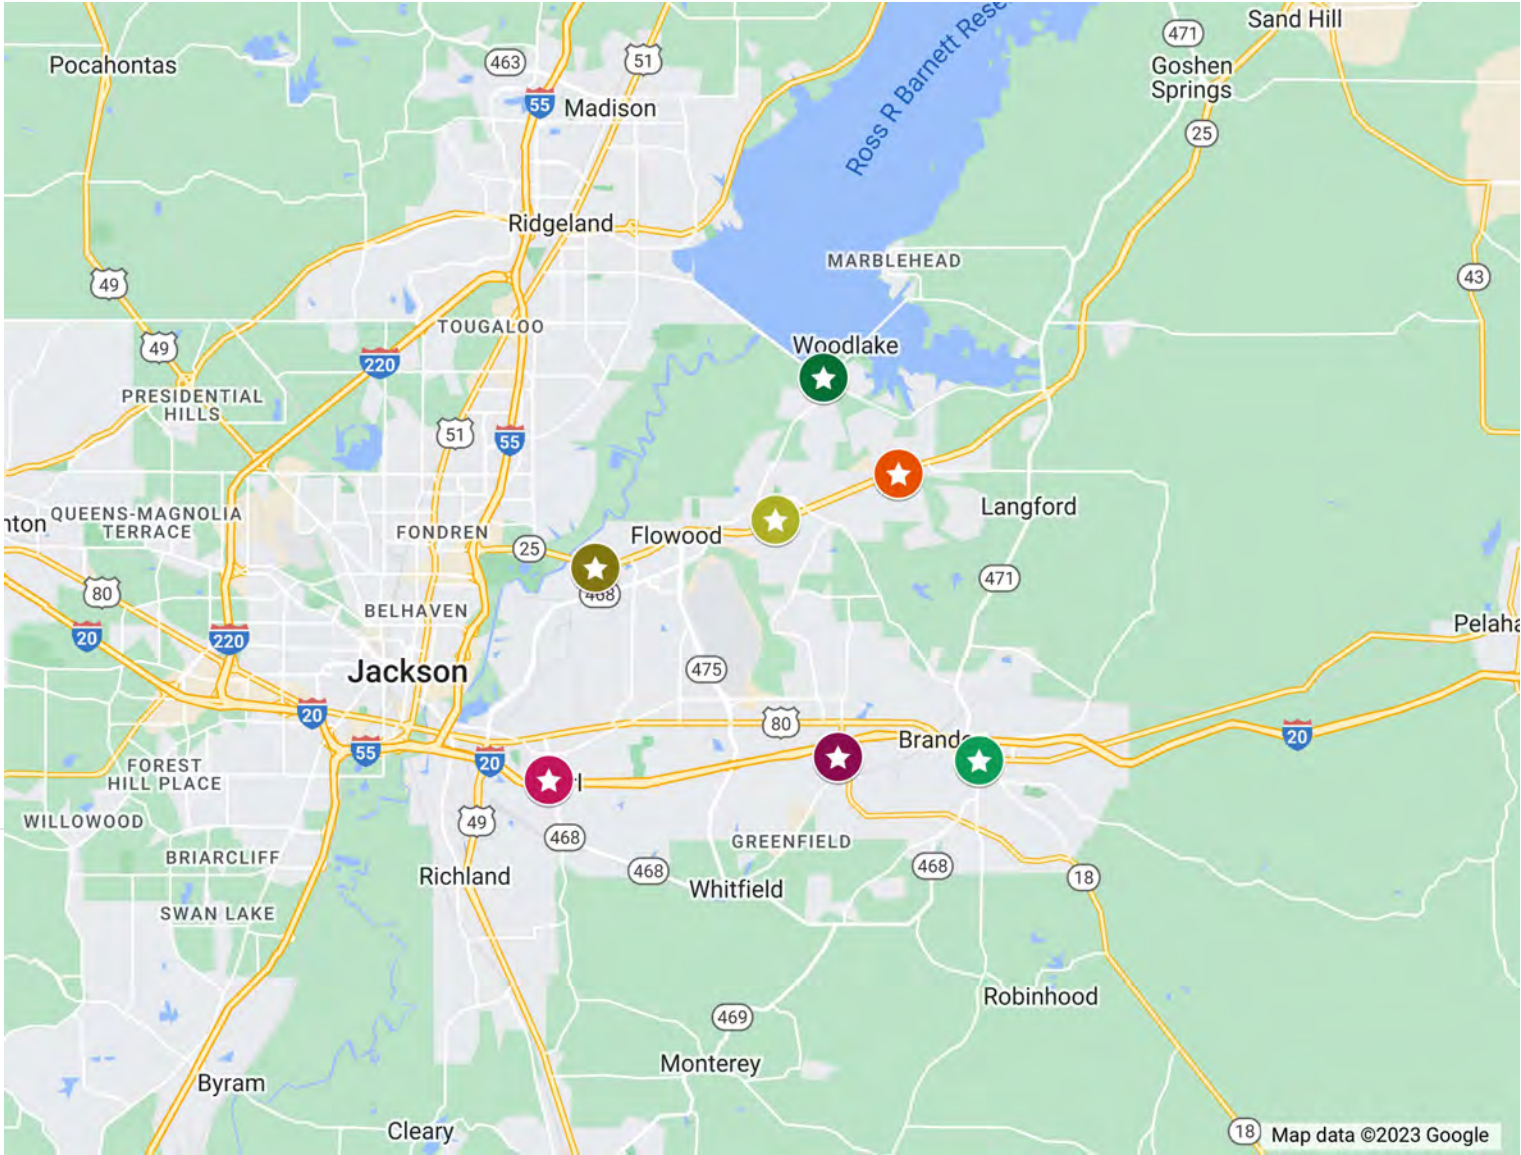

Jackson Metropolitan Statistical Area: Holmes County

Branches

- ★ Durant
- ★ Lexington
- ★ Pickens
- ★ Tchula

Jackson Metropolitan Statistical Area: Madison County

Branches

- ★ Flora
- ★ Gluckstadt
- ★ Hwy 463
- ★ Hwy 51 Jxn St
- ★ Liberty St
- ★ Nissan
- ★ Pear Orchard
- ★ Renaissance
- ★ Strawberry Hill

Northwest Mississippi Non-Metropolitan Statistical Area: Bolivar, Grenada, Humphreys, Leflore & Sunflower Counties

Branches

- Sunflower
- N Davis
- Grenada
- Belzoni
- Greenwood

Lafayette County, MS Non-Metropolitan Statistical Area

Branches

Jackson Metropolitan Statistical Area: Rankin County

Branches

- Branches (Green star icon)
- Brandon Downtown (Orange star icon)
- Castlewoods (Light green star icon)
- Dogwood (Purple star icon)
- Greenfield Rd (Pink star icon)
- Riverwind (Dark green star icon)
- Spillway (Olive star icon)
- Treetops (Light green star icon)

Southwest MS Non-Metropolitan Statistical Area: Lawrence, Lincoln, Marion, Pearl River, Pike & Walthall Counties

Branches

- ★ Monticello
- ★ Brookway
- ★ Columbia
- ★ Picayune Main
- ★ Poplarville
- ★ McComb Hwy 51
- ★ Railroad