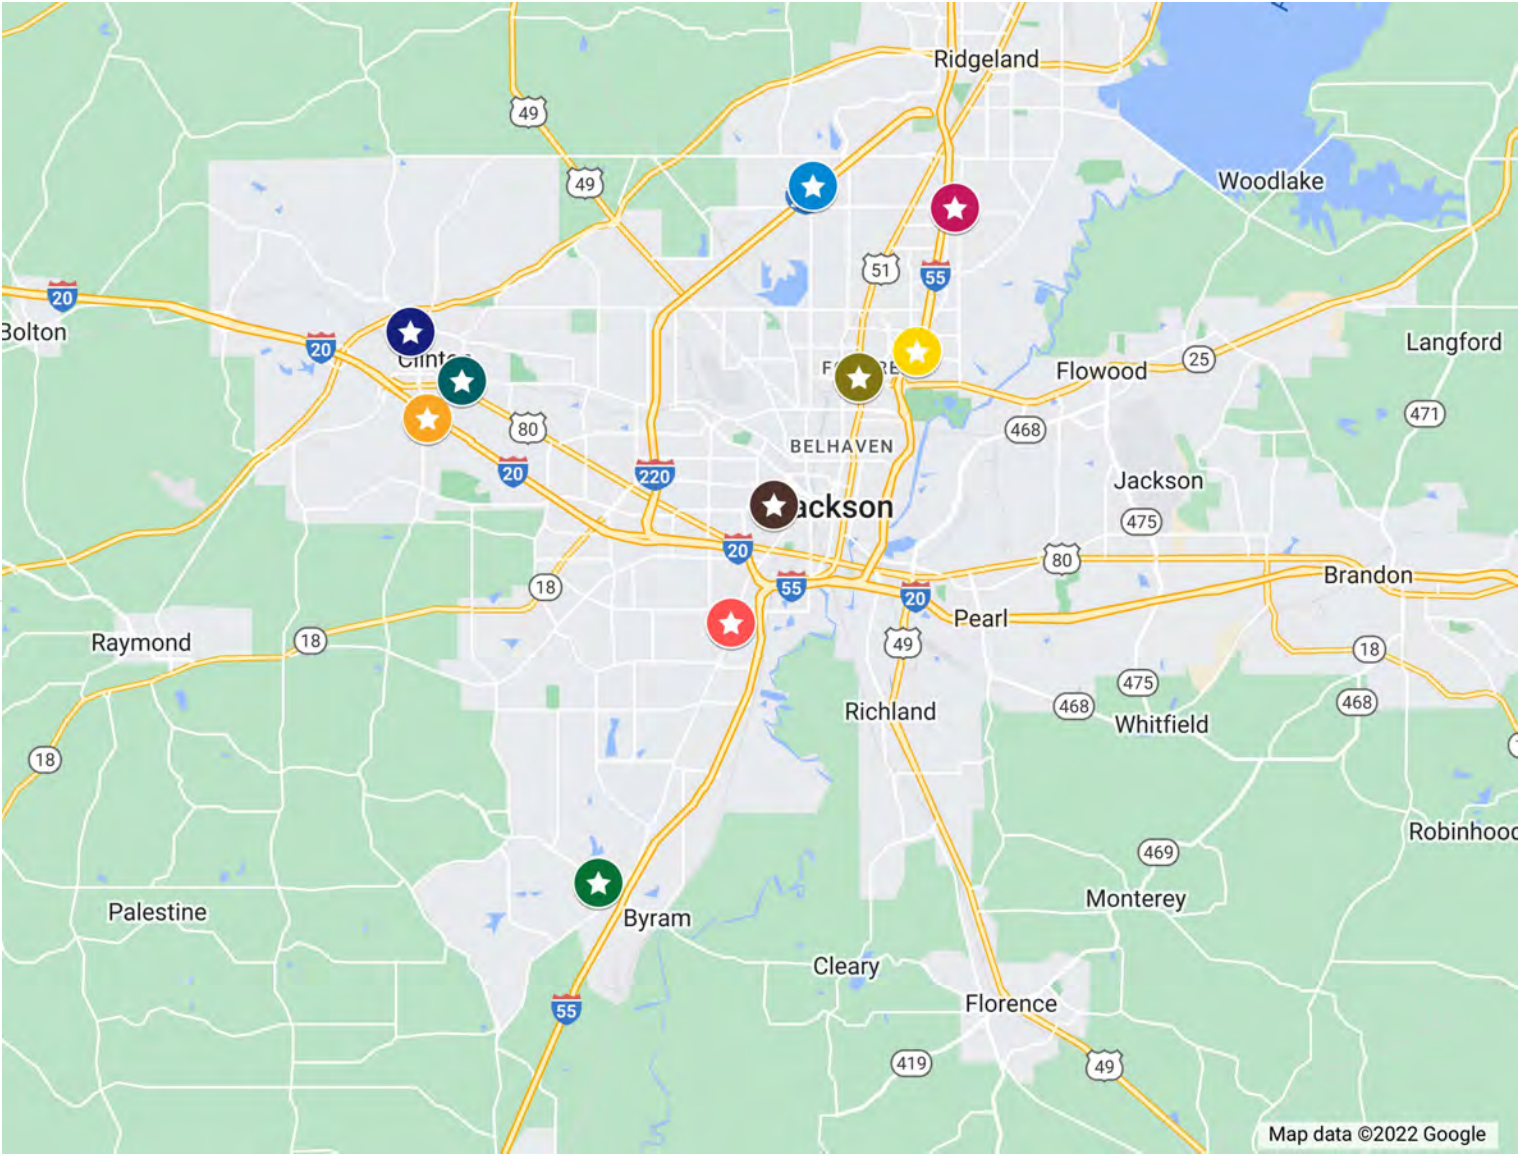

Branches

- Quitman
- Meridian Downtown
- North Hills
- Newton
- Waynesboro

Jackson Metropolitan Statistical Area: Hinds County

Branches

- ★ Adkins Blvd
- ★ Byram
- ★ Clinton Blvd
- ★ Clinton Pkwy N
- ★ Dalton St
- ★ Echelon
- ★ Fondren
- ★ Springridge Rd
- ★ Terry Rd
- ★ The District

Jackson Metropolitan Statistical Area: Holmes County

Branches

- ★ Durant
- ★ Lexington
- ★ Pickens
- ★ Tchula

Jackson Metropolitan Statistical Area: Madison County

Branches

- ★ Flora
- ★ Gluckstadt
- ★ Hwy 463
- ★ Hwy 51 Jxn St
- ★ Liberty St
- ★ Nissan
- ★ Pear Orchard
- ★ Renaissance
- ★ Strawberry Hill

Branches

Jackson Metropolitan Statistical Area: Rankin County

Branches

- Branches (Green star icon)
- Brandon Downtown (Orange star icon)
- Castlewoods (Light green star icon)
- Dogwood (Purple star icon)
- Greenfield Rd (Pink star icon)
- Riverwind (Dark green star icon)
- Spillway (Olive star icon)
- Treetops (Light green star icon)