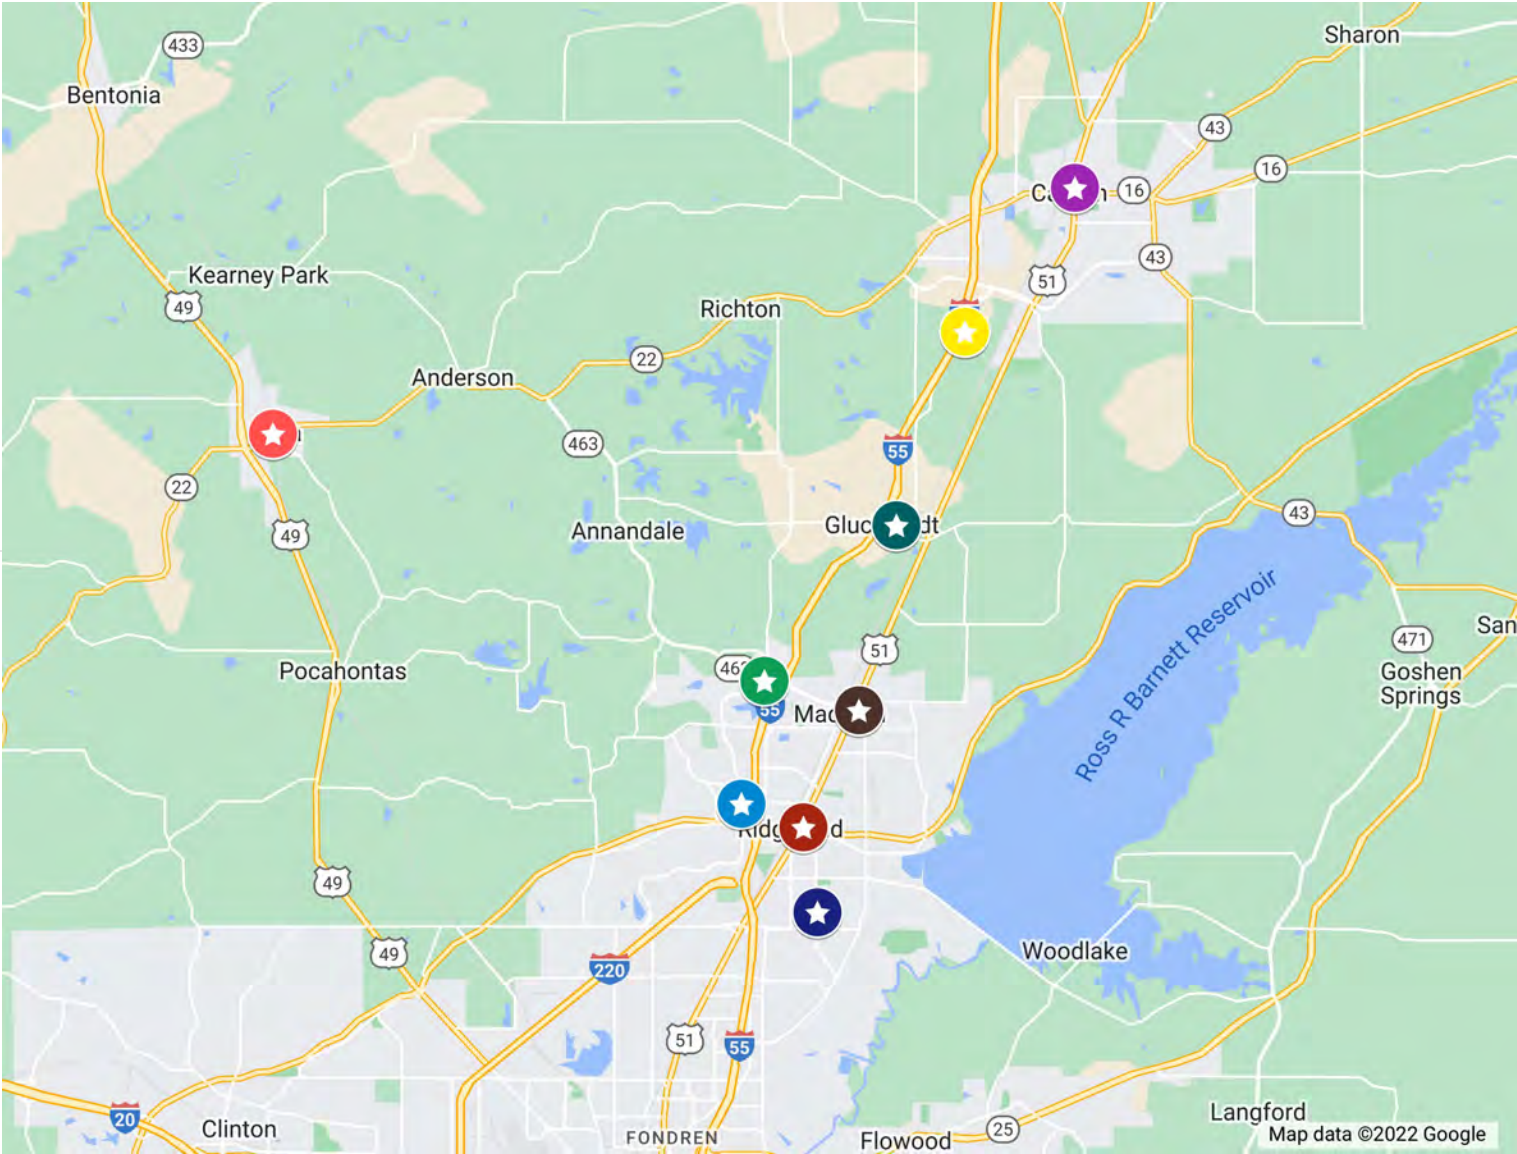

Branches

- Quitman
- Meridian Downtown
- North Hills
- Newton
- Waynesboro

Jackson Metropolitan Statistical Area: Hinds County

Branches

- ★ Adkins Blvd
- ★ Byram
- ★ Clinton Blvd
- ★ Clinton Pkwy N
- ★ Dalton St
- ★ Echelon
- ★ Fondren
- ★ Springridge Rd
- ★ Terry Rd
- ★ The District

Jackson Metropolitan Statistical Area: Holmes County

Branches

- ★ Durant
- ★ Lexington
- ★ Pickens
- ★ Tchula

Jackson Metropolitan Statistical Area: Madison County

Branches

- ★ Flora
- ★ Gluckstadt
- ★ Hwy 463
- ★ Hwy 51 Jxn St
- ★ Liberty St
- ★ Nissan
- ★ Pear Orchard
- ★ Renaissance
- ★ Strawberry Hill

Branches

Jackson Metropolitan Statistical Area: Rankin County

Branches

- Branches (Green star icon)
- Brandon Downtown (Orange star icon)
- Castlewoods (Light green star icon)
- Dogwood (Purple star icon)
- Greenfield Rd (Pink star icon)
- Riverwind (Dark green star icon)
- Spillway (Olive star icon)
- Treetops (Light green star icon)

Southwest MS Non-Metropolitan Statistical Area: Lawrence, Lincoln, Marion, Pearl River, Pike & Walthall Counties

Branches

- ★ Monticello
- ★ Brookway
- ★ Columbia
- ★ Picayune Main
- ★ Poplarville
- ★ McComb Hwy 51
- ★ Railroad