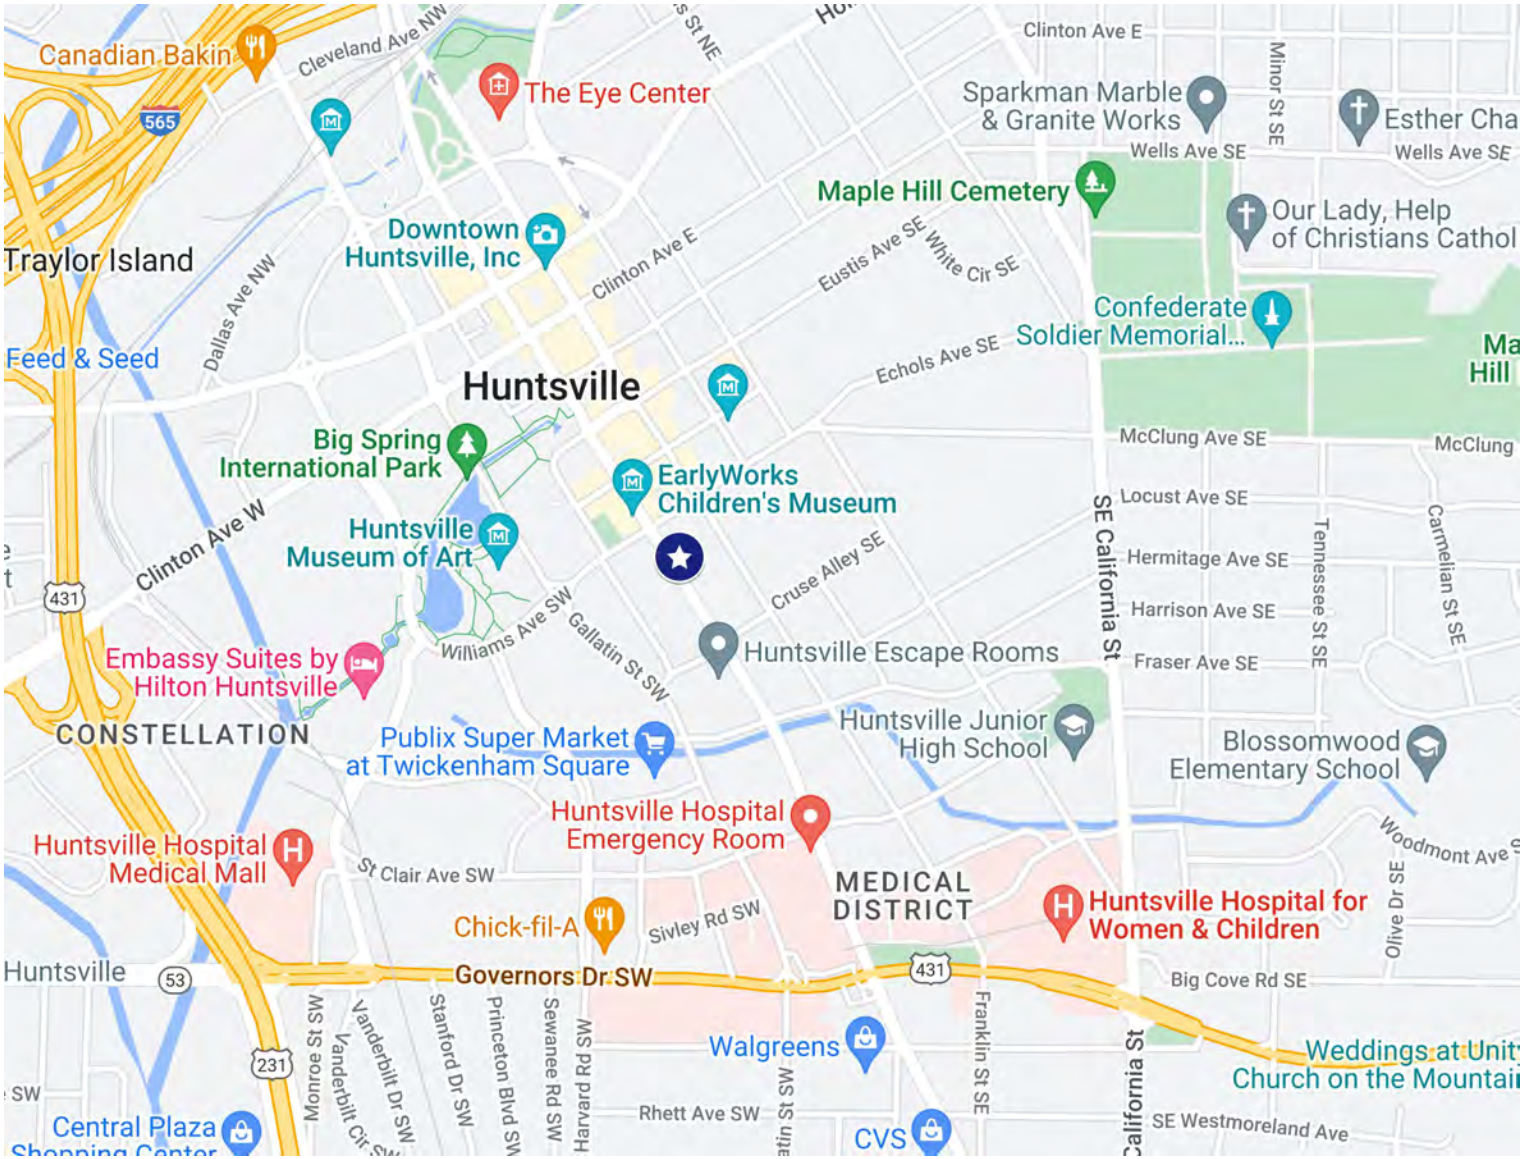

Huntsville, AL Metropolitan Statistical Area: Madison County

Branches

- ★ Huntsville