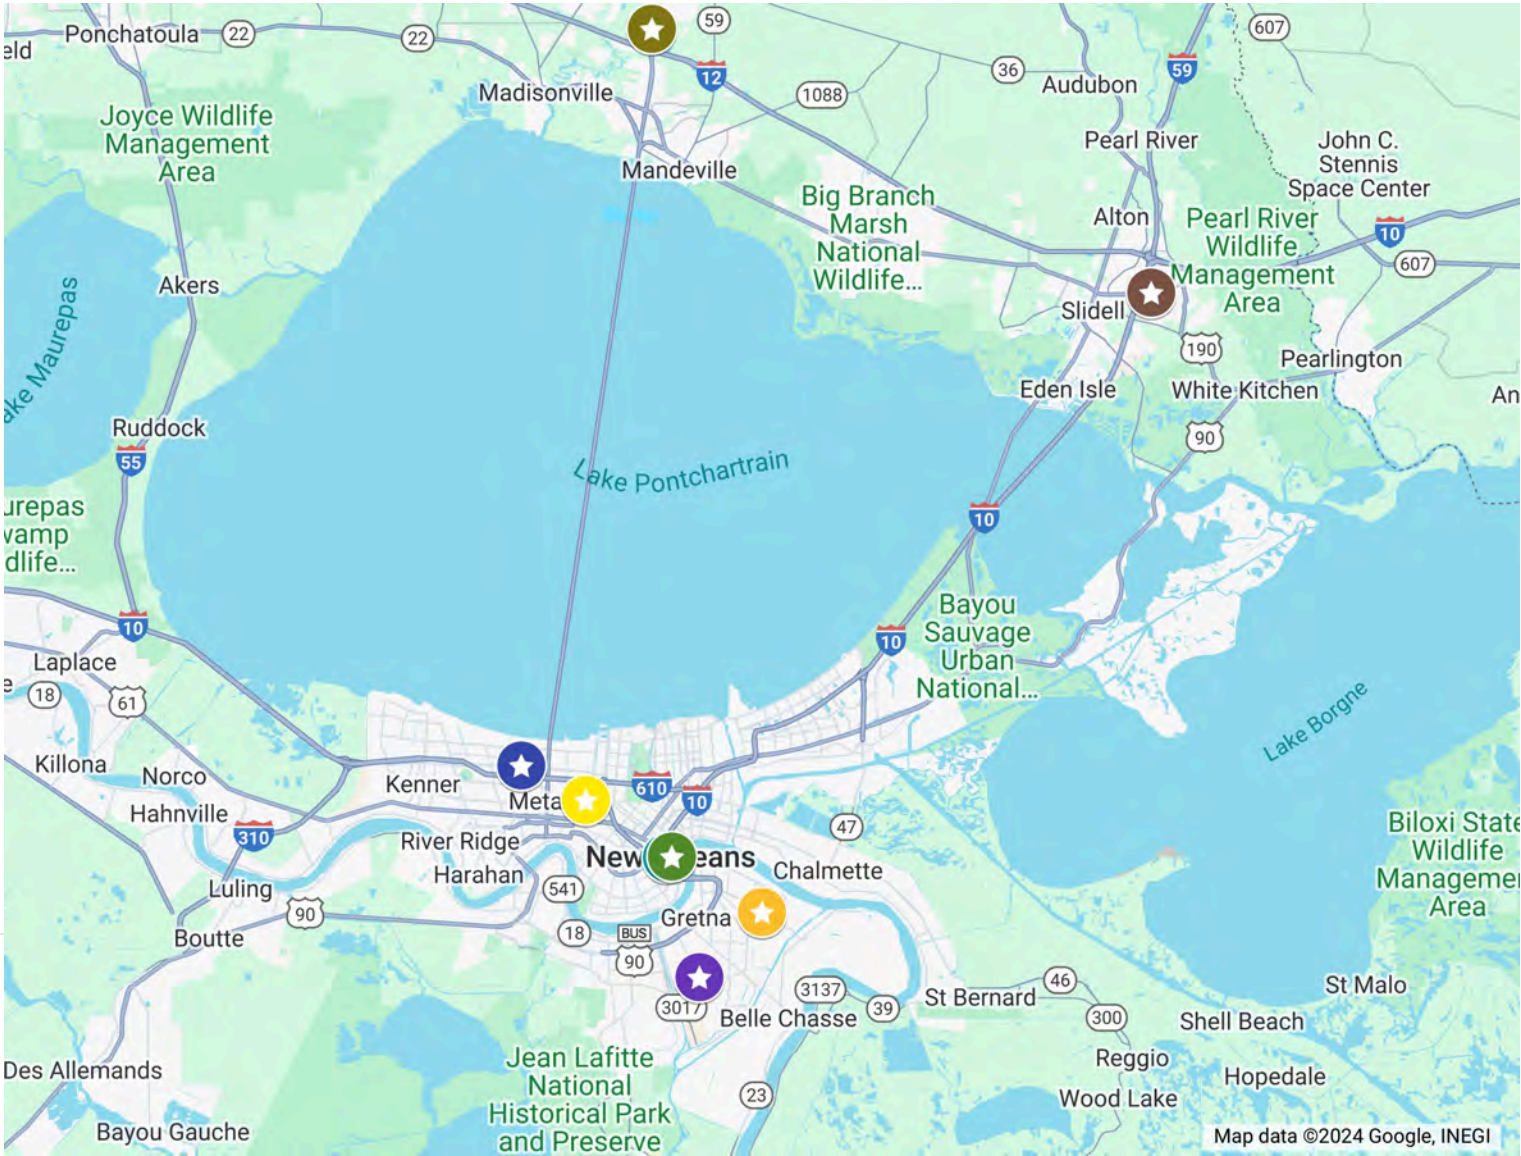

Branches

Grand Blvd

Baton Rouge, LA Metropolitan Statistical Area: Ascension, East Baton Rouge, Livingston & Pointe Coupee Parishes

Branches

- ★ Baton Rouge
- ★ Florida St
- ★ Jefferson Hwy
- ★ Denham Springs
- ★ Hwy 22
- ★ New Roads

St. Landry Parish, LA Non-Metropolitan Statistical Area

Branches

 Eunice

Hammond, LA Metropolitan Statistical Area: Tangipahoa Parish

Branches

W Oak St

Morrison Blvd

Lafayette, LA Metropolitan Statistical Area: Lafayette Parish

Branches

- ★ Silverstone Rd

New Orleans, LA Metropolitan Statistical Area: Jefferson, Orleans & St. Tammany Parishes

- Branches
-  Manhattan Blvd
 -  Metairie Rd
 -  Veterans Blvd
 -  Saint Charles
 -  General DeGaulle Dr
 -  Poydras St
 -  Covington Northpark
 -  Slidell